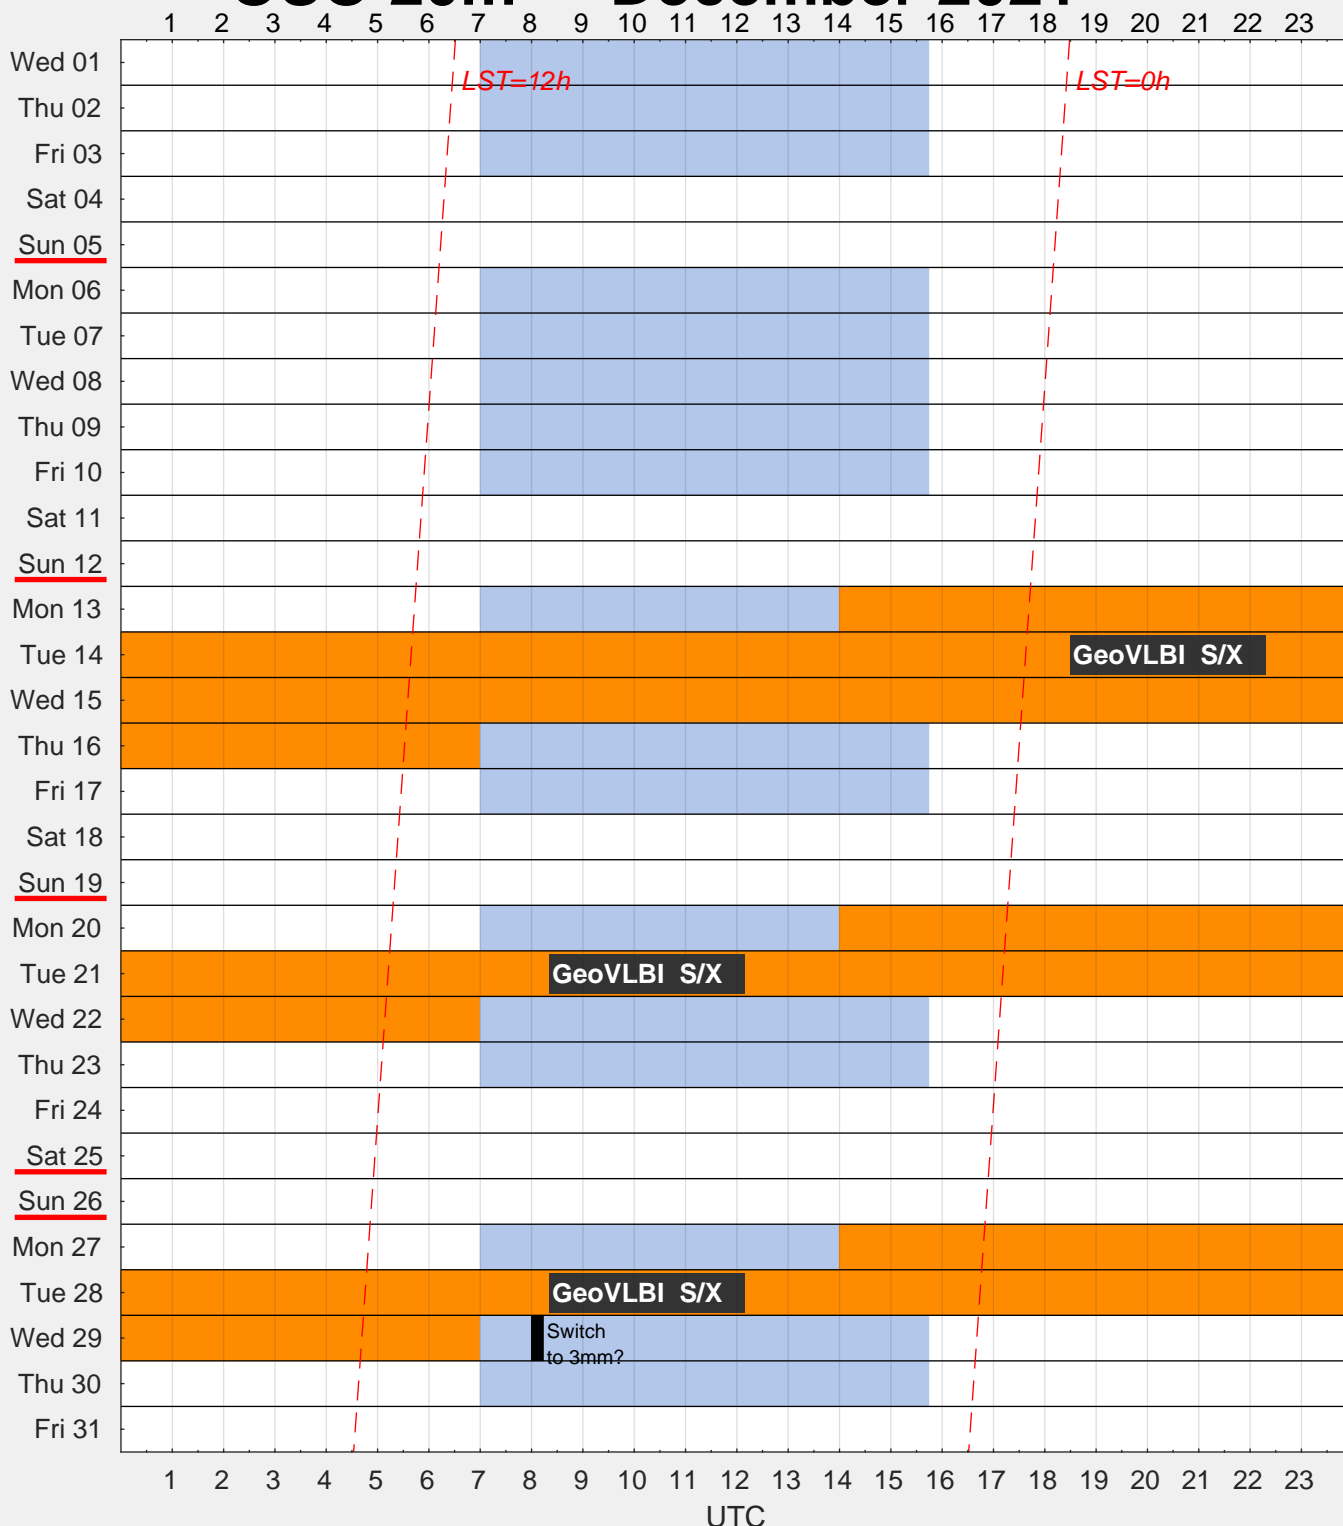

OSO 20m - December 2021

AOHO v1.0
Created 30-Sep-2021.

Light blue fields indicate time available for maintenance