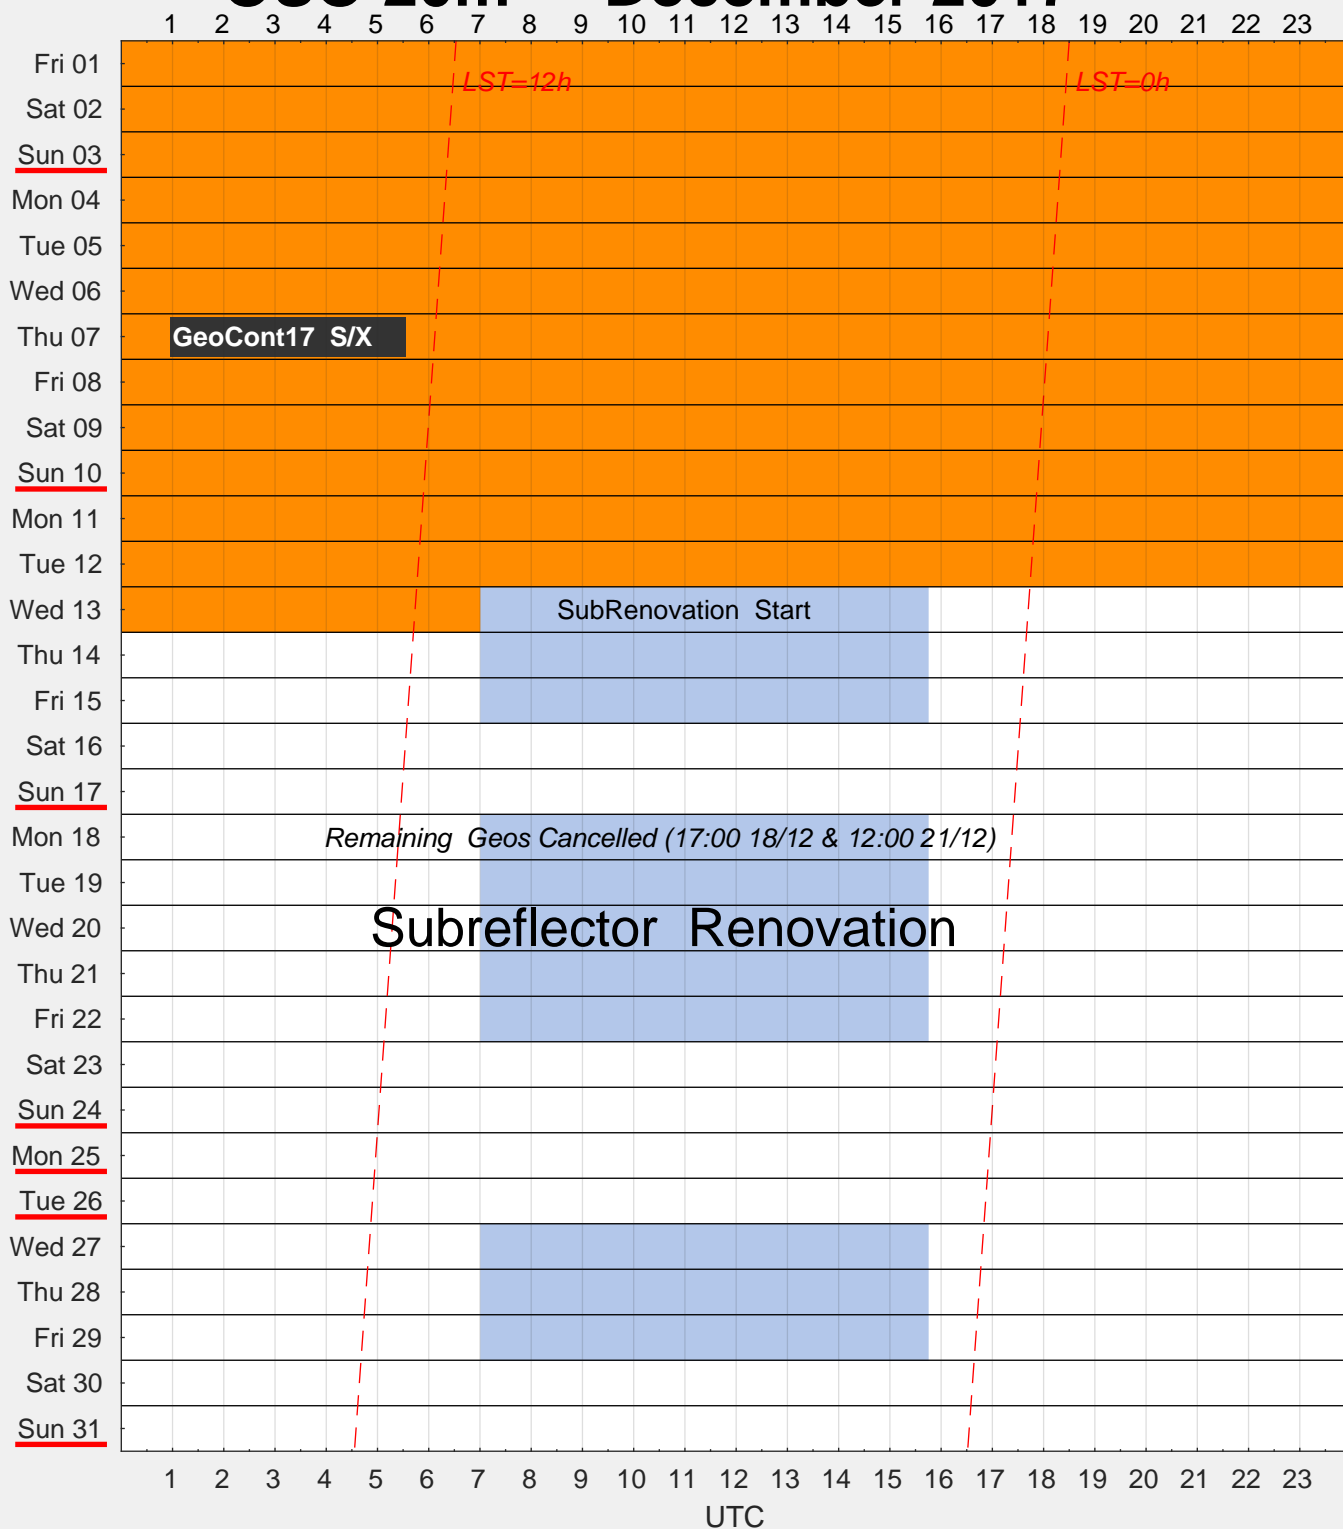

# OSO 20m - December 2017

AOHO v1.0  
Created 19-Sep-2017.

Light blue fields indicate time available for maintenance