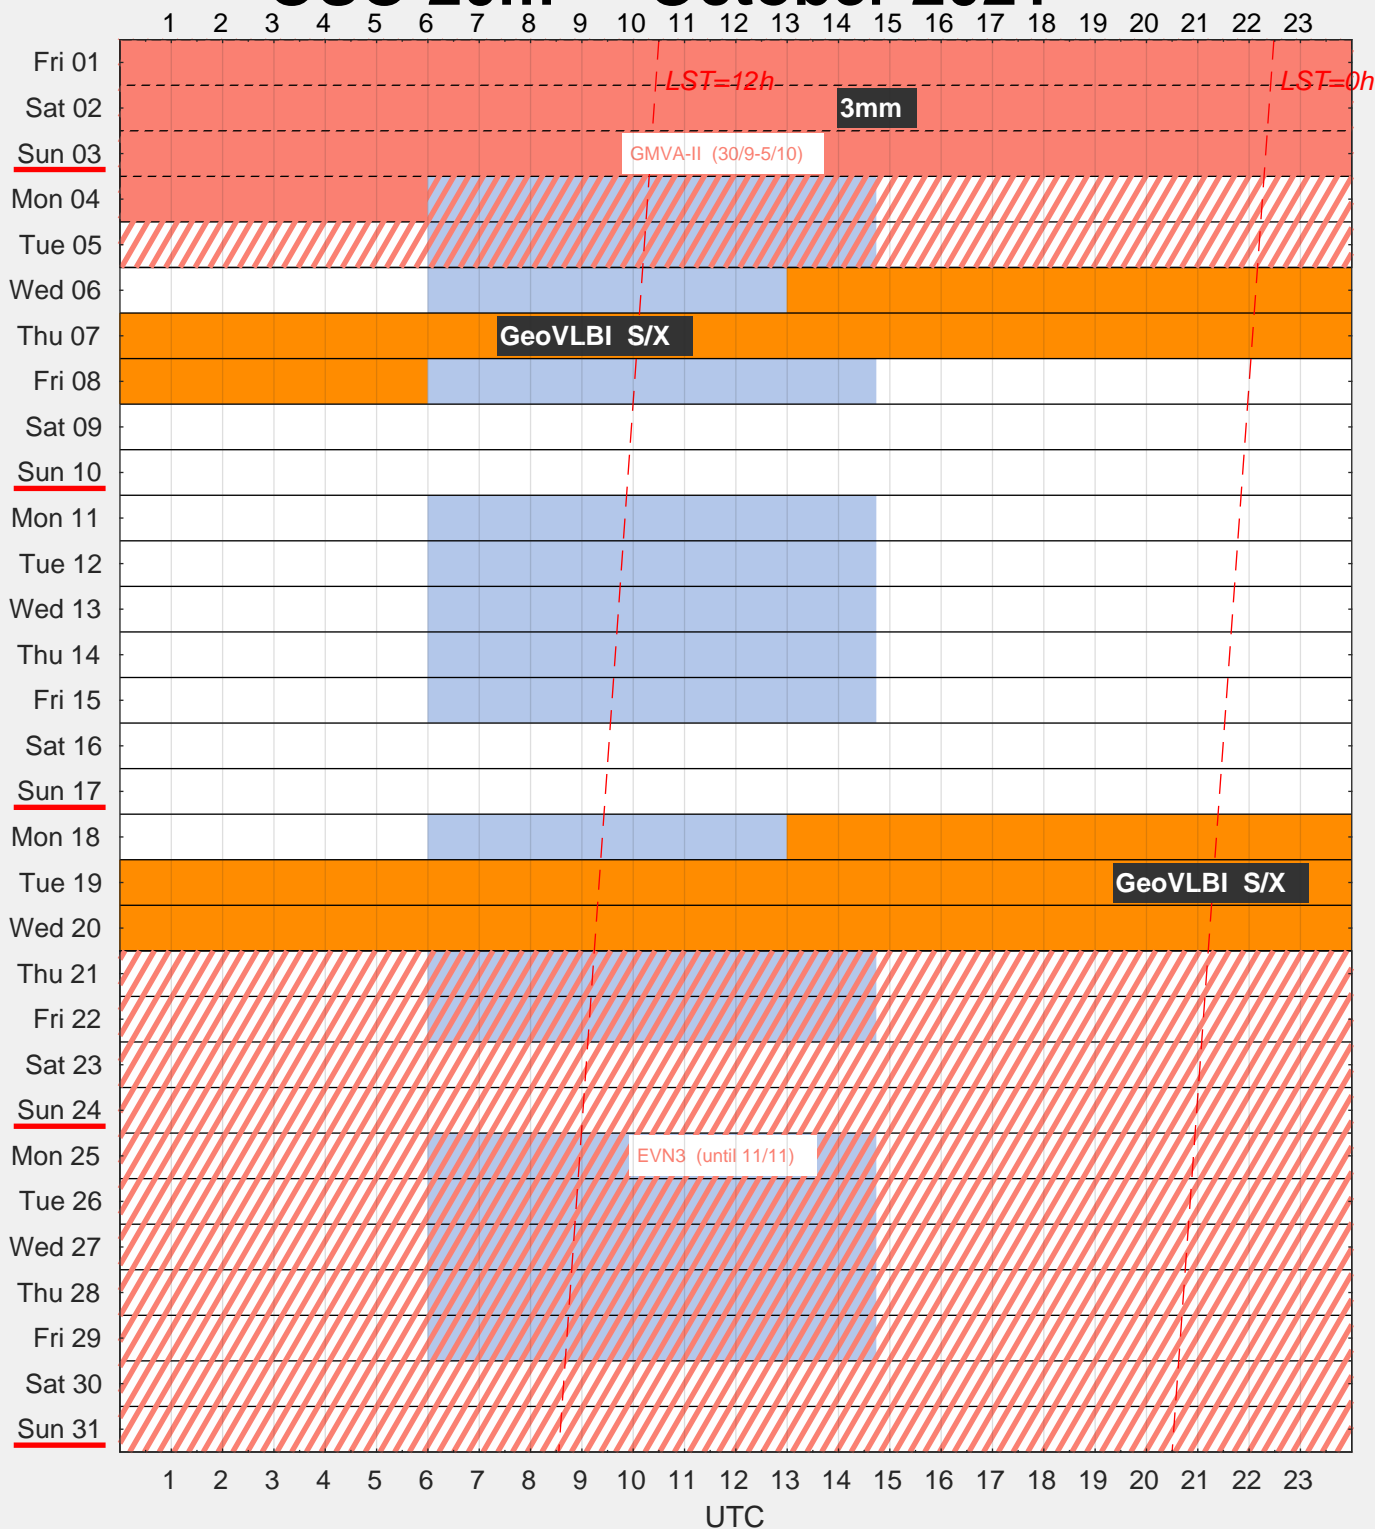

# OSO 20m - October 2021

AOHO v1.0  
Created 30-Sep-2021.

Light blue fields indicate time available for maintenance