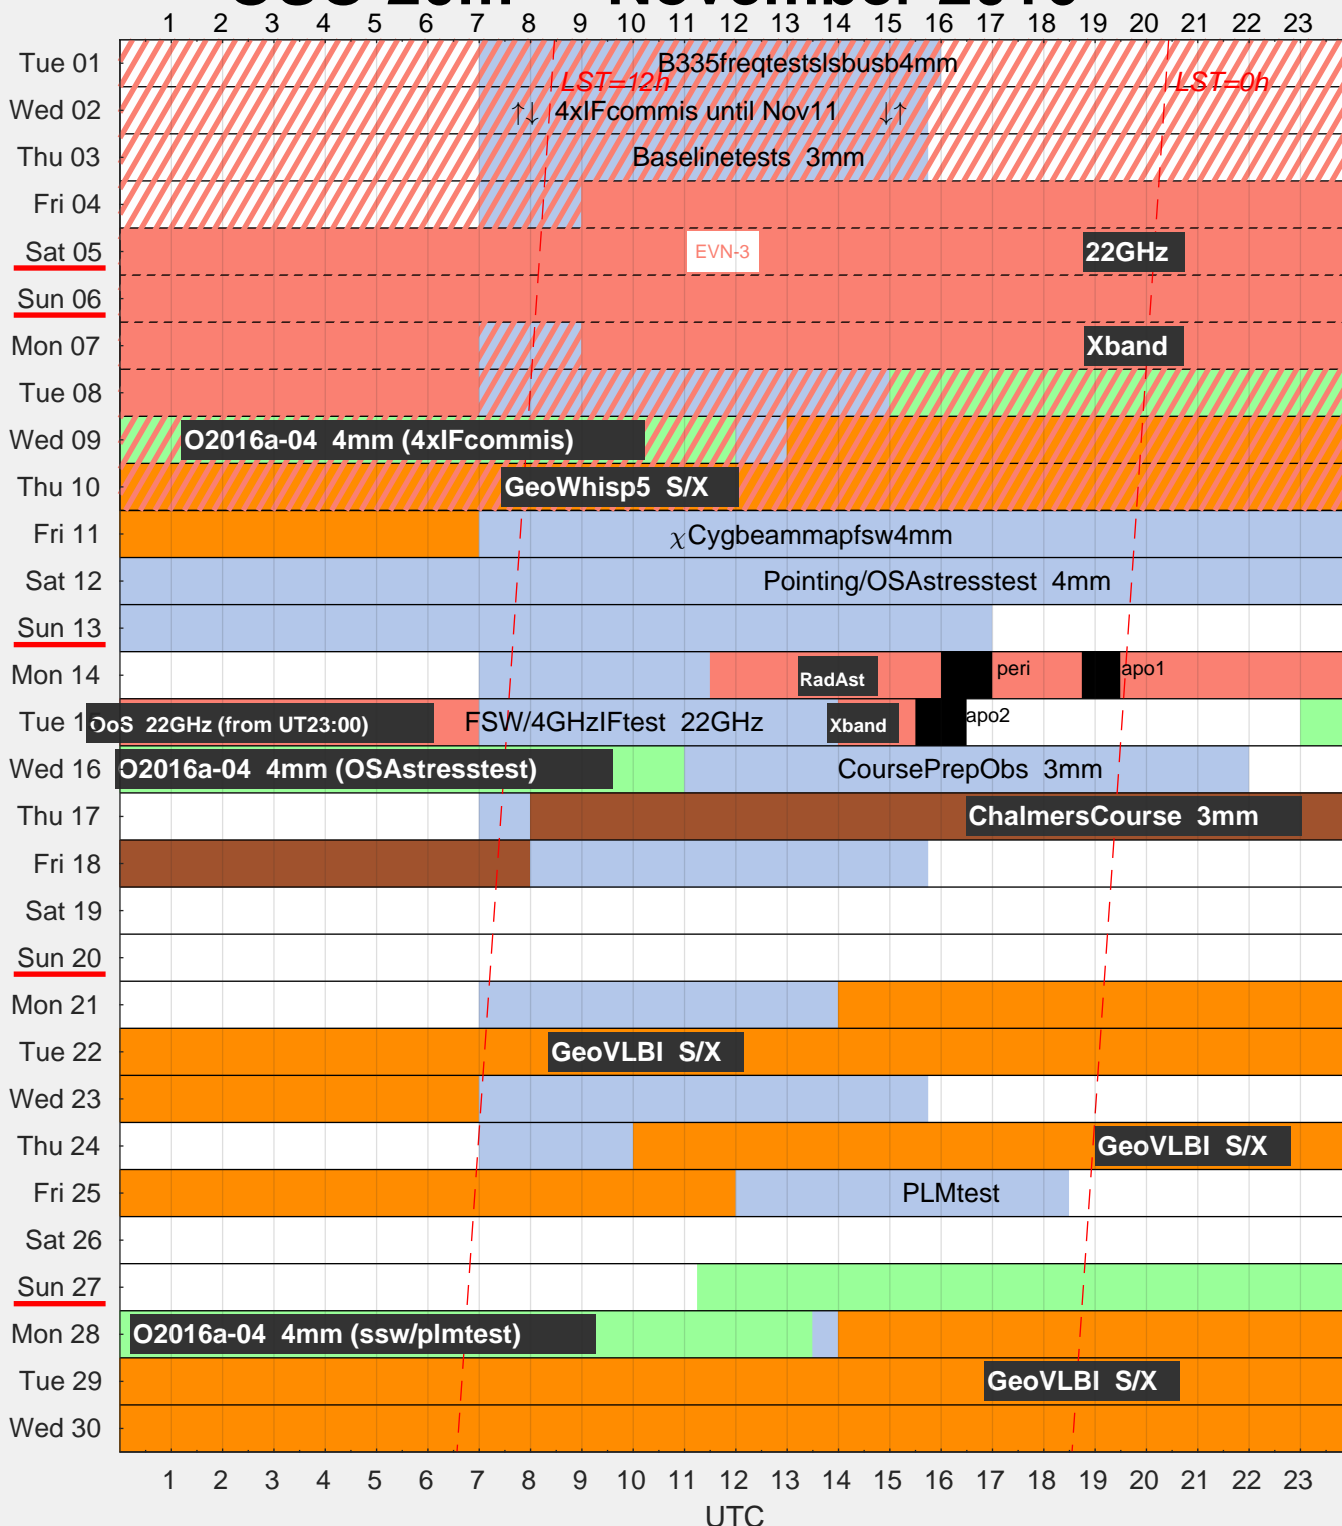

OSO 20m - November 2016

AOHO v1.3
Created 16-Dec-2016.

O2016a-04 GMC/outflows survey of the HDO line at 80.6 GHz (Olofsson et al.)
Light blue fields indicate time available for maintenance