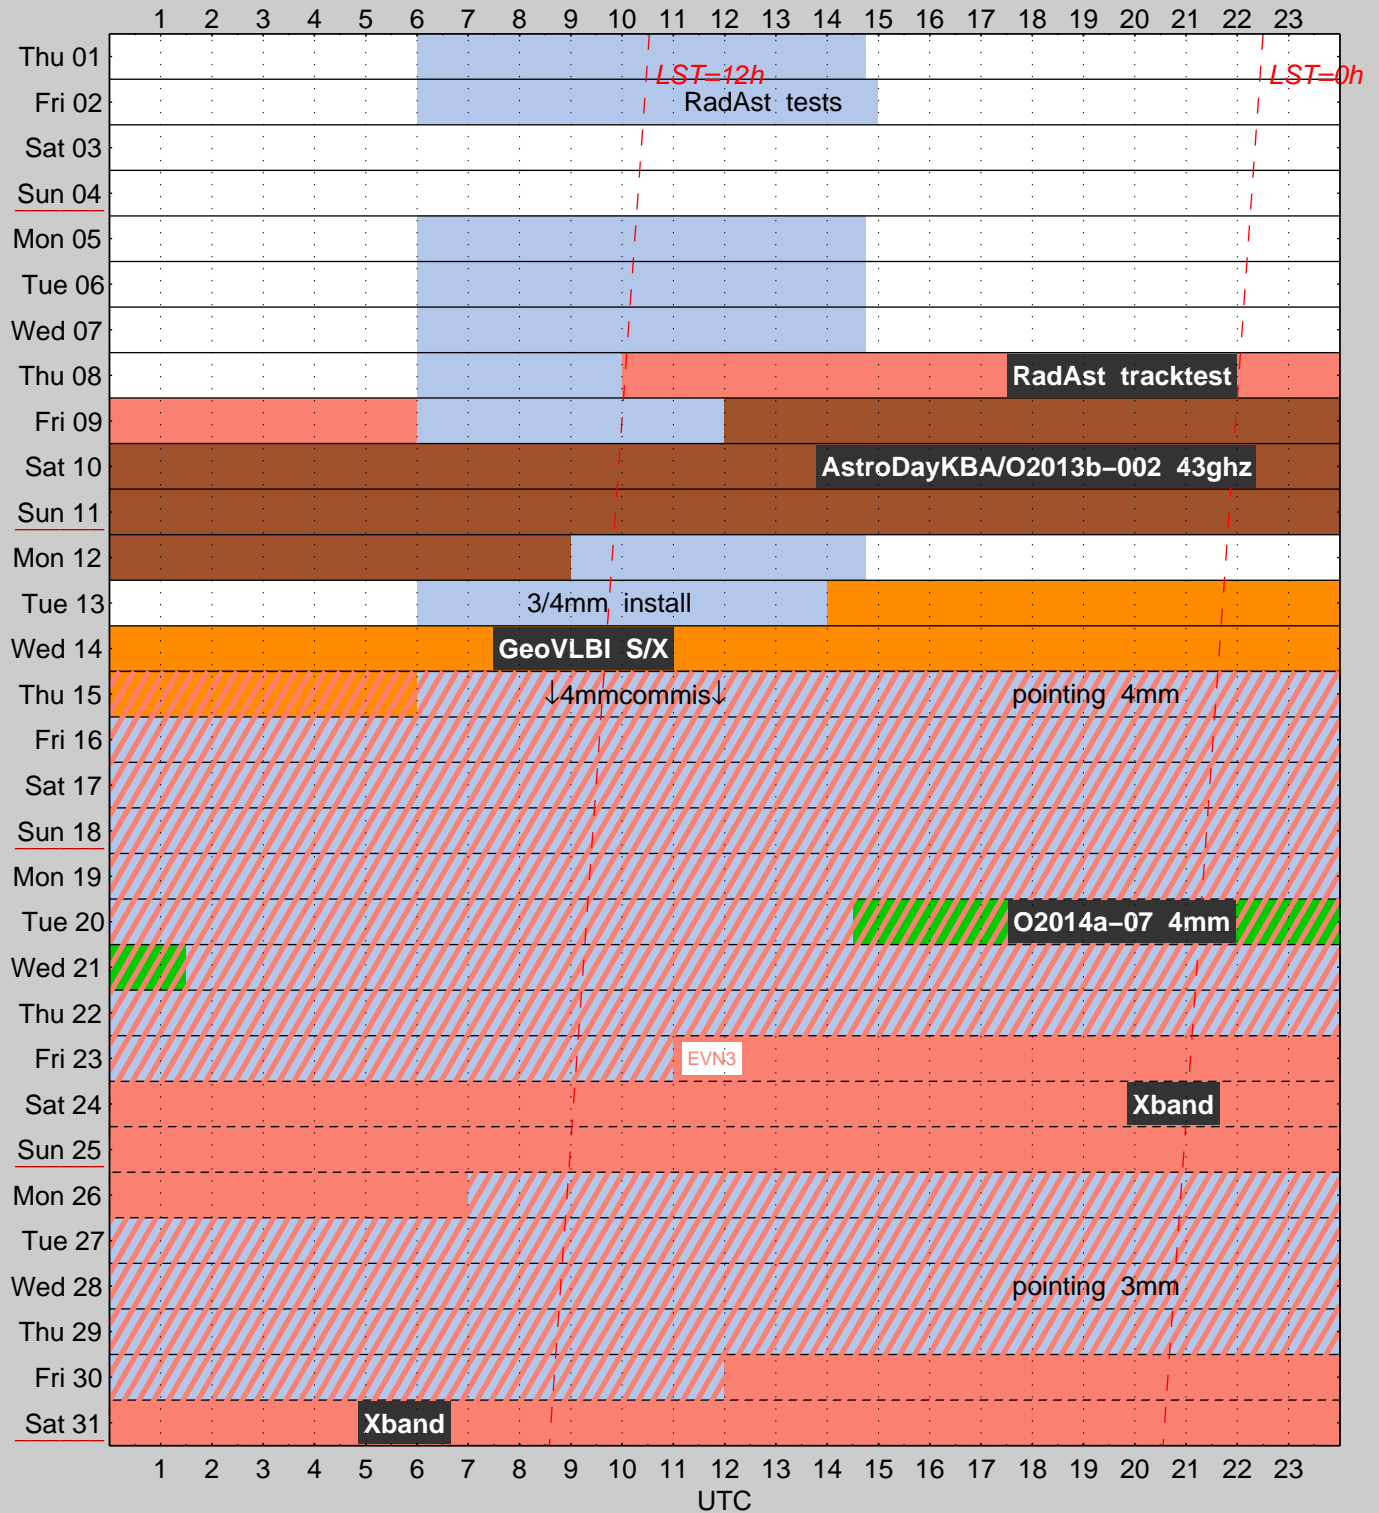

OSO 20m – October 2015

AOHO v1.3
Created 14-Dec-2015.

AstroDayKBA *Extra-galactic CS(1-0) (Olofsson et al.)*
O2014a-07 *The ortho-para ratio of NH₂D in galactic protostellar cores (Olberg et al.)*

Light blue fields indicate time available for maintenance