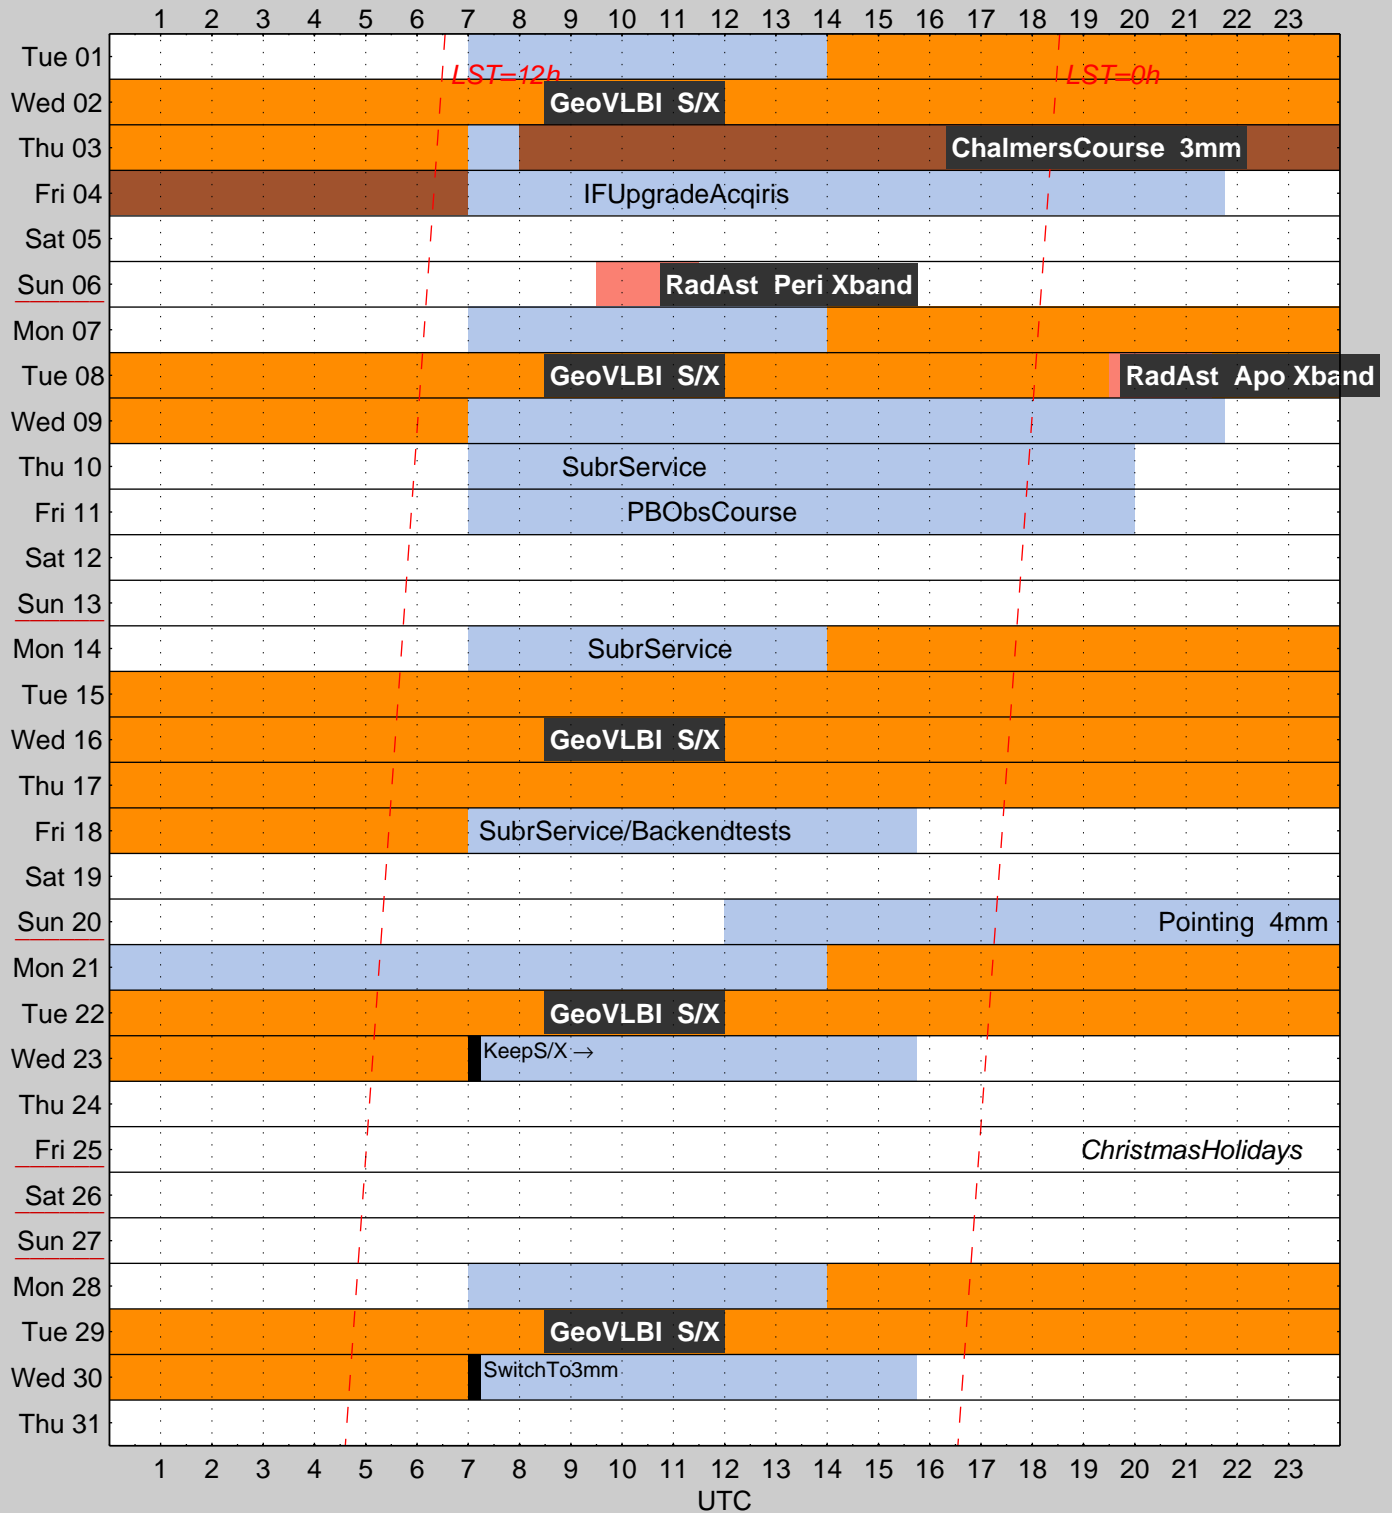

# OSO 20m – December 2015

AOHO v1.3  
Created 02-Feb-2016.

Light blue fields indicate time available for maintenance