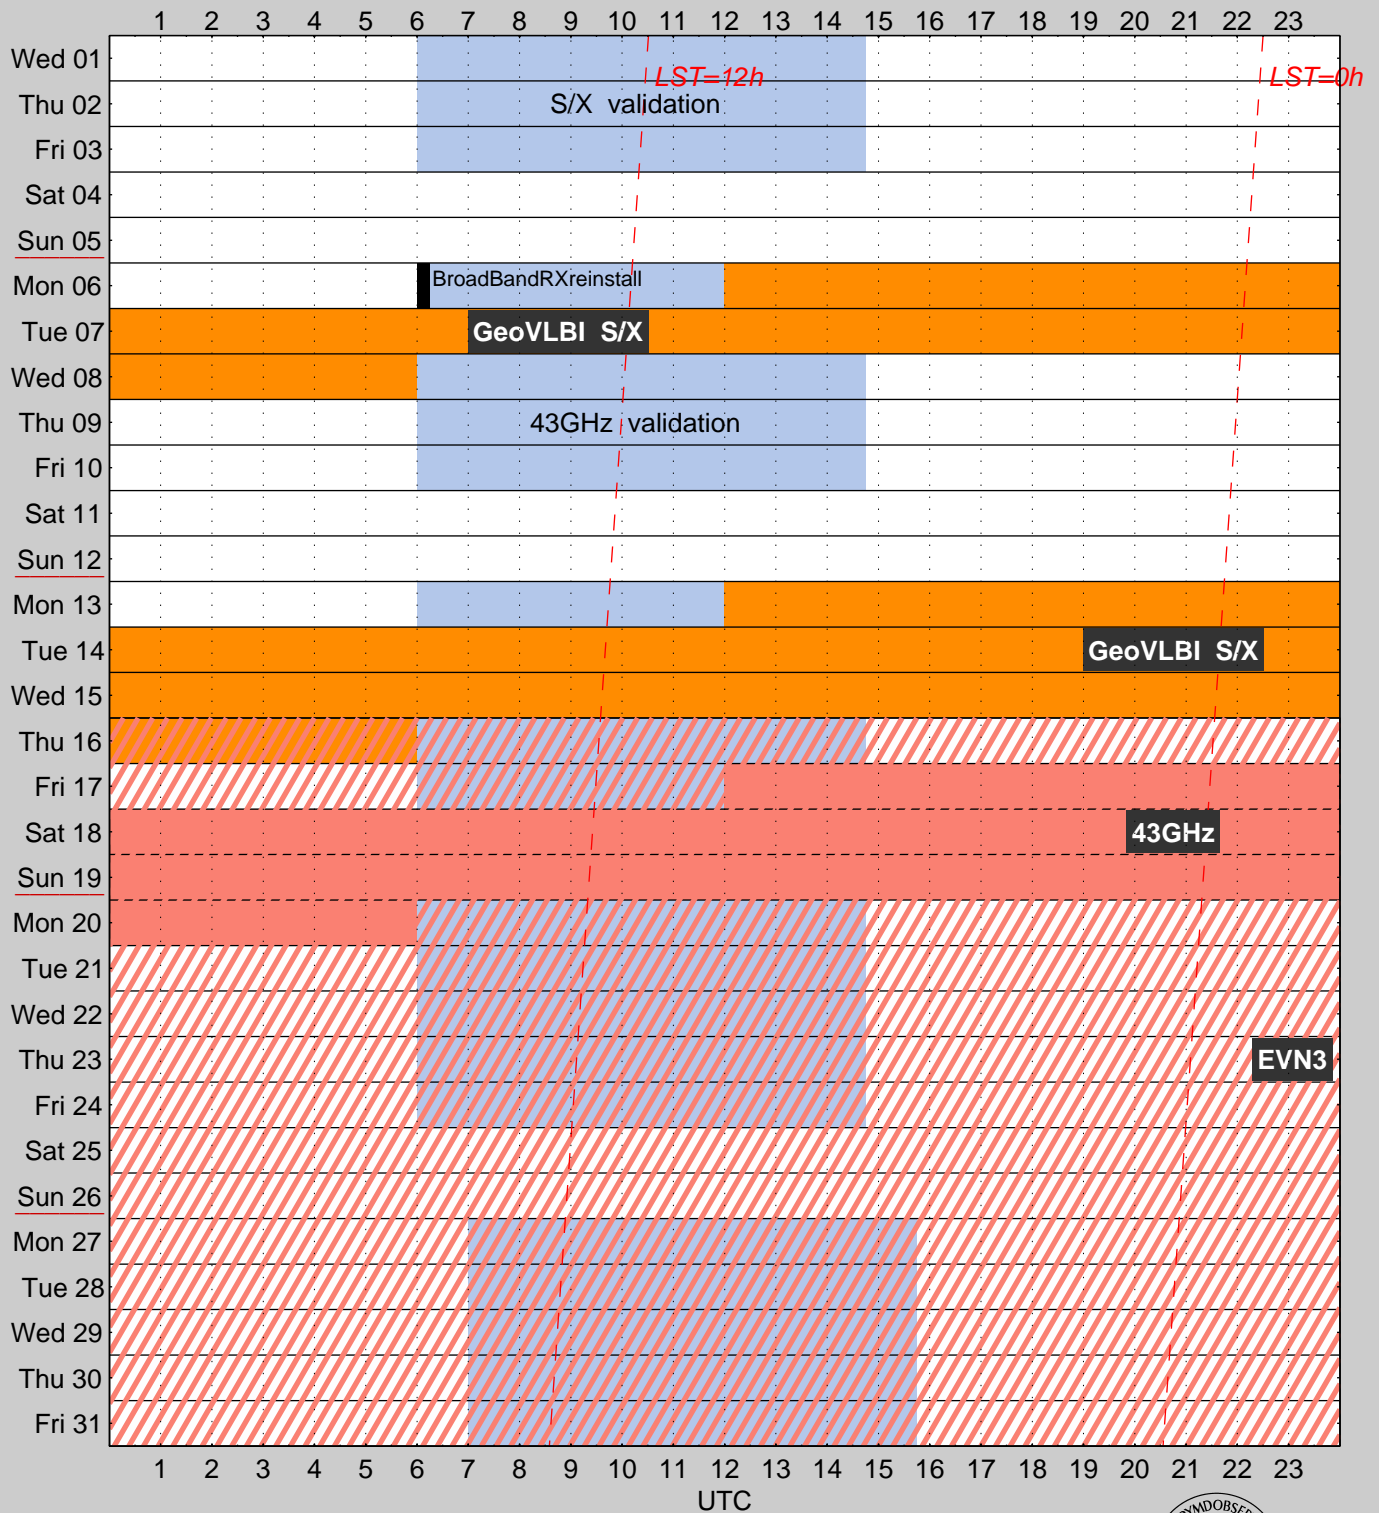

OSO 20m – October 2014

AOHO v1.0
Created 22-Sep-2014.

Light blue fields indicate time available for maintenance