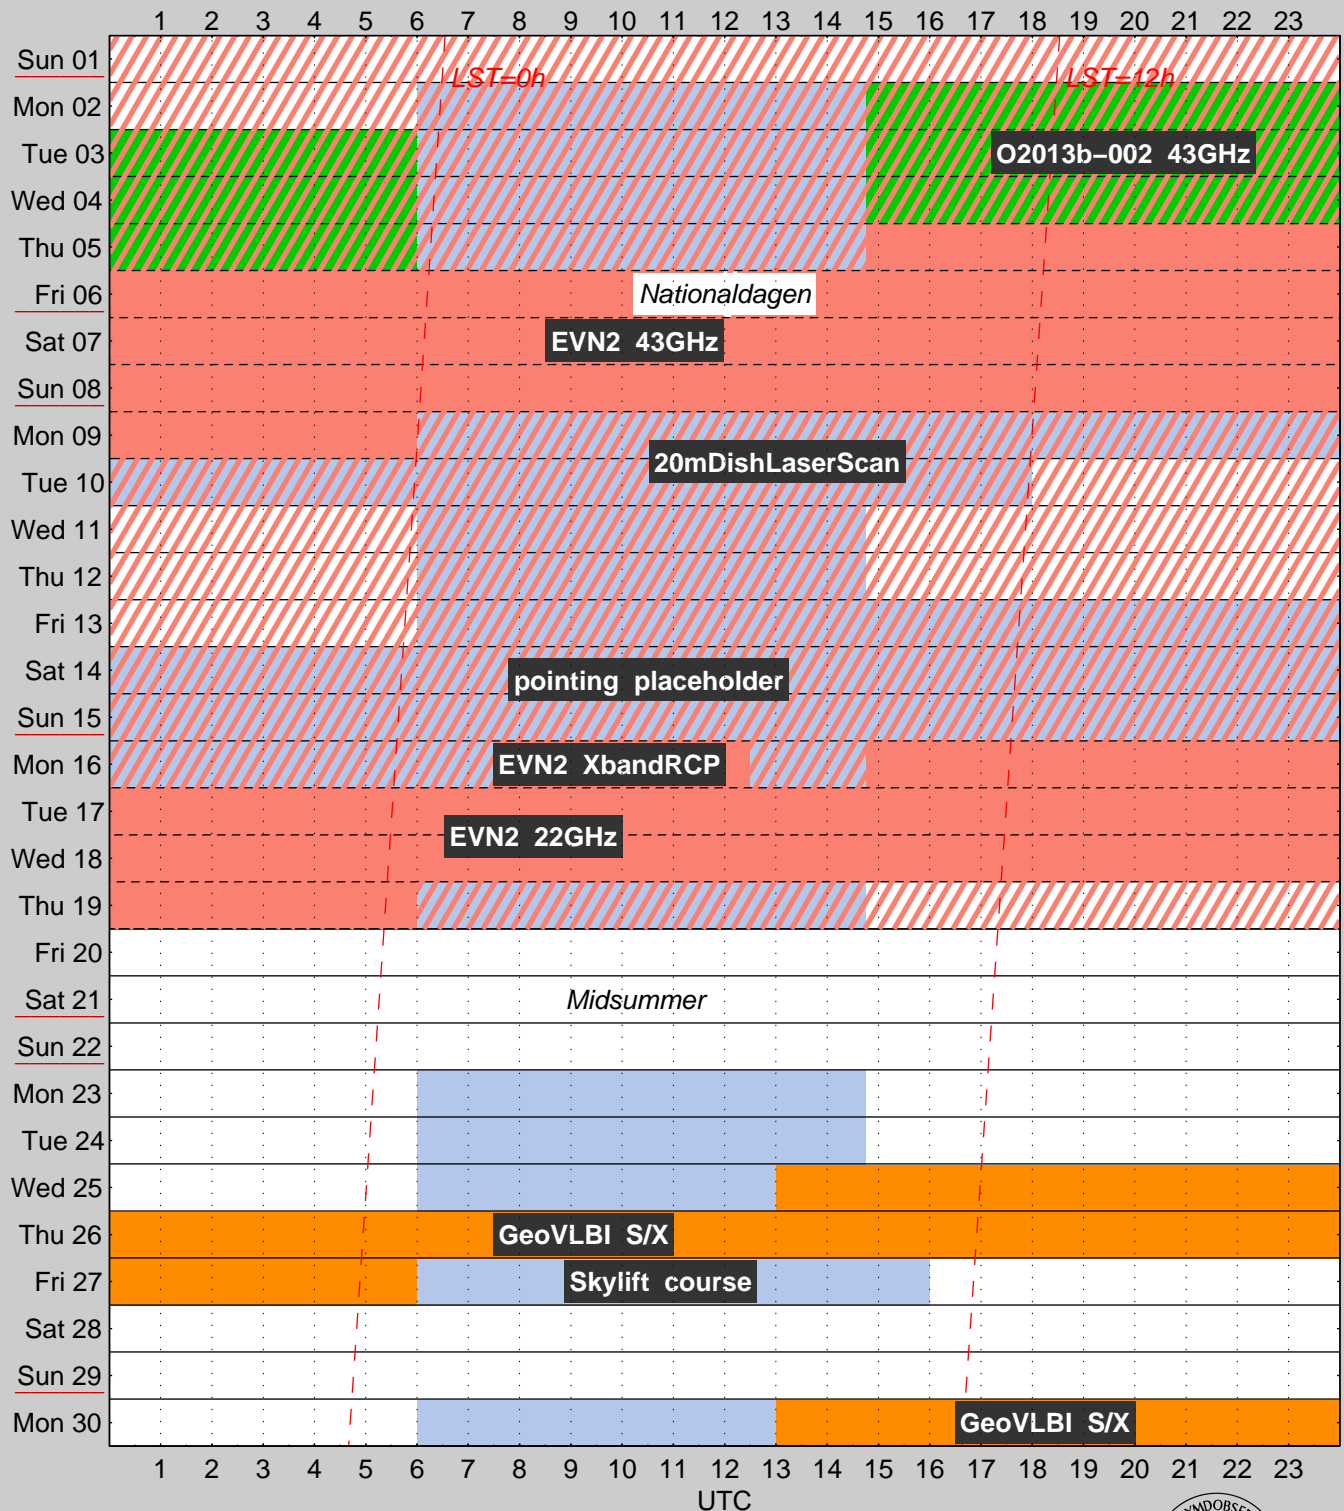

# OSO 20m – June 2014

AOHO v1.2  
Created 04-Jun-2014.

**O2013b-002** Extra-galactic CS(1-0) (Olofsson et al.)

Light blue fields indicate time available for maintenance