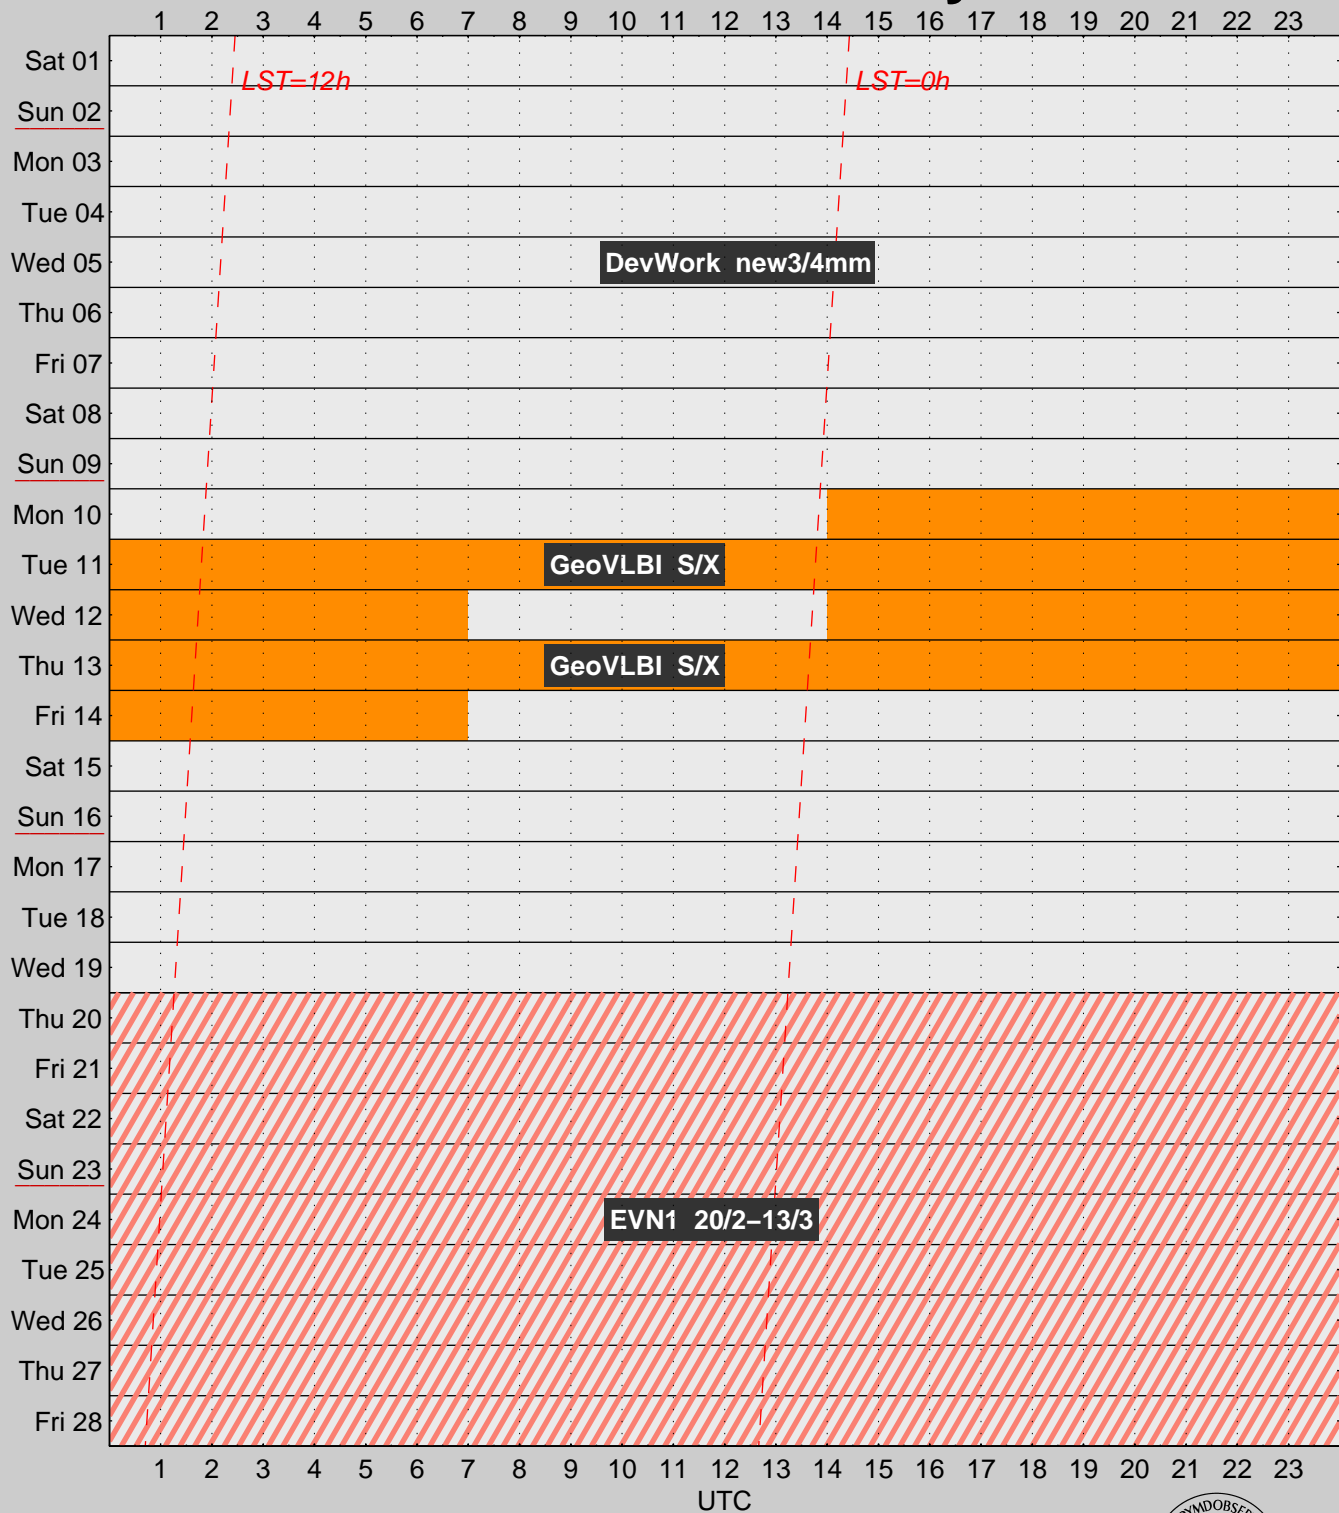

# OSO 20m – February 2014

AOHO v1.0  
Created 30-Jan-2014.

Light blue fields indicate time available for maintenance