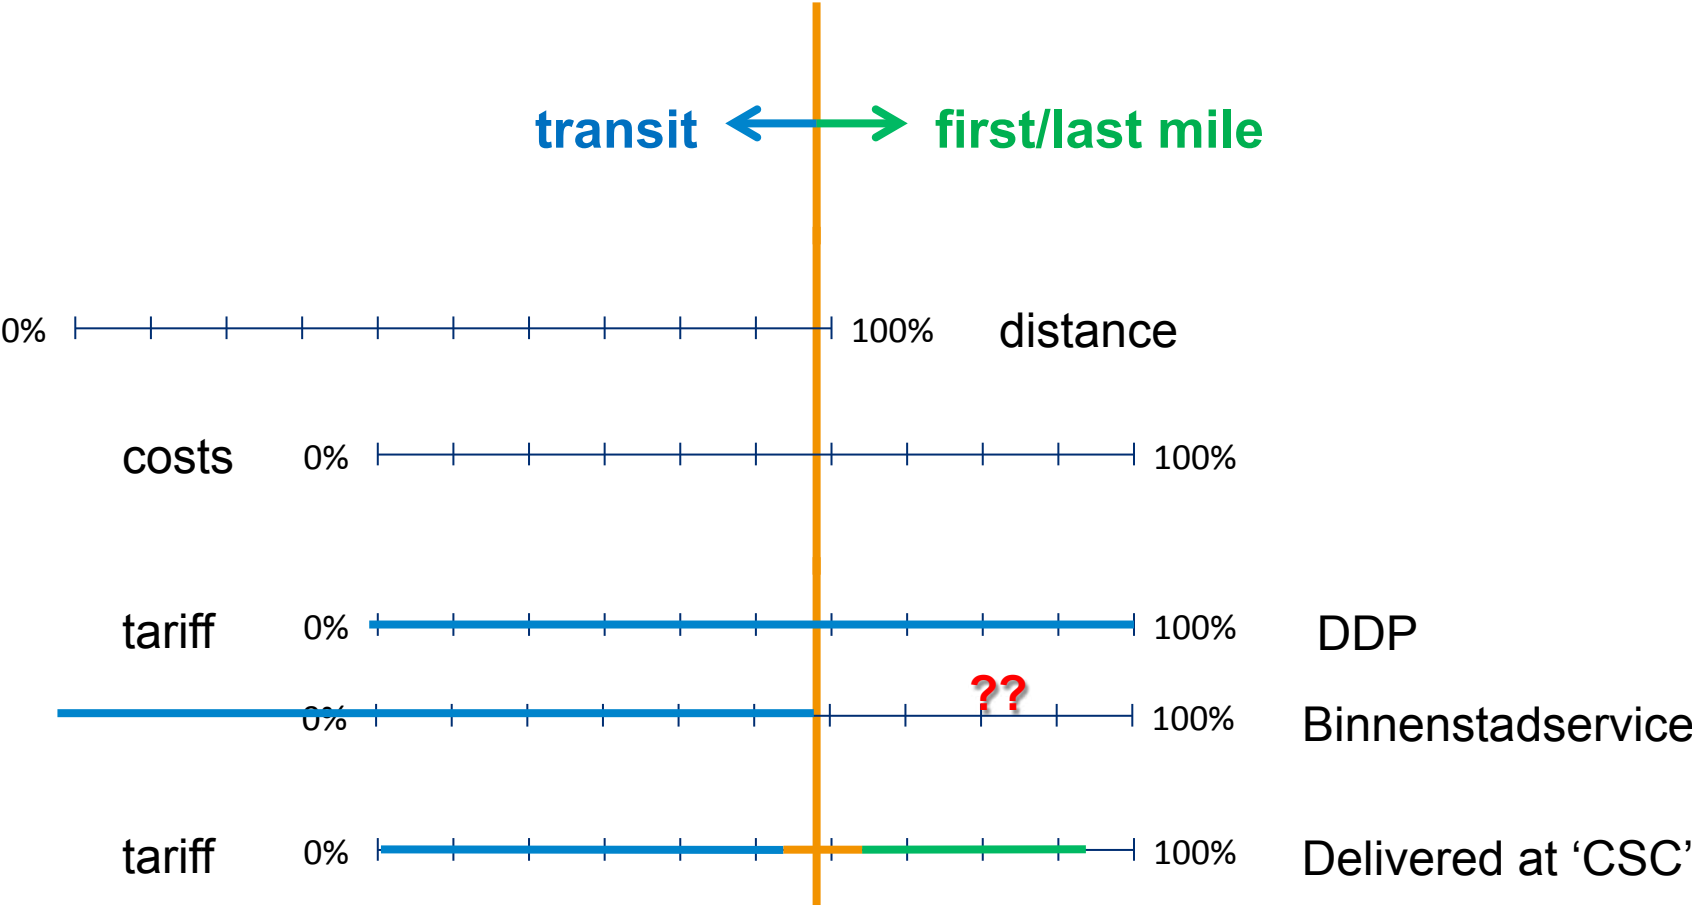

Physical X-dock

Biogas/electric loading

24/7

Trailer parking

Binnenstadservice Nijmegen

Binnenstadservice Maastricht

Financial X-dock

Virtual X-dock