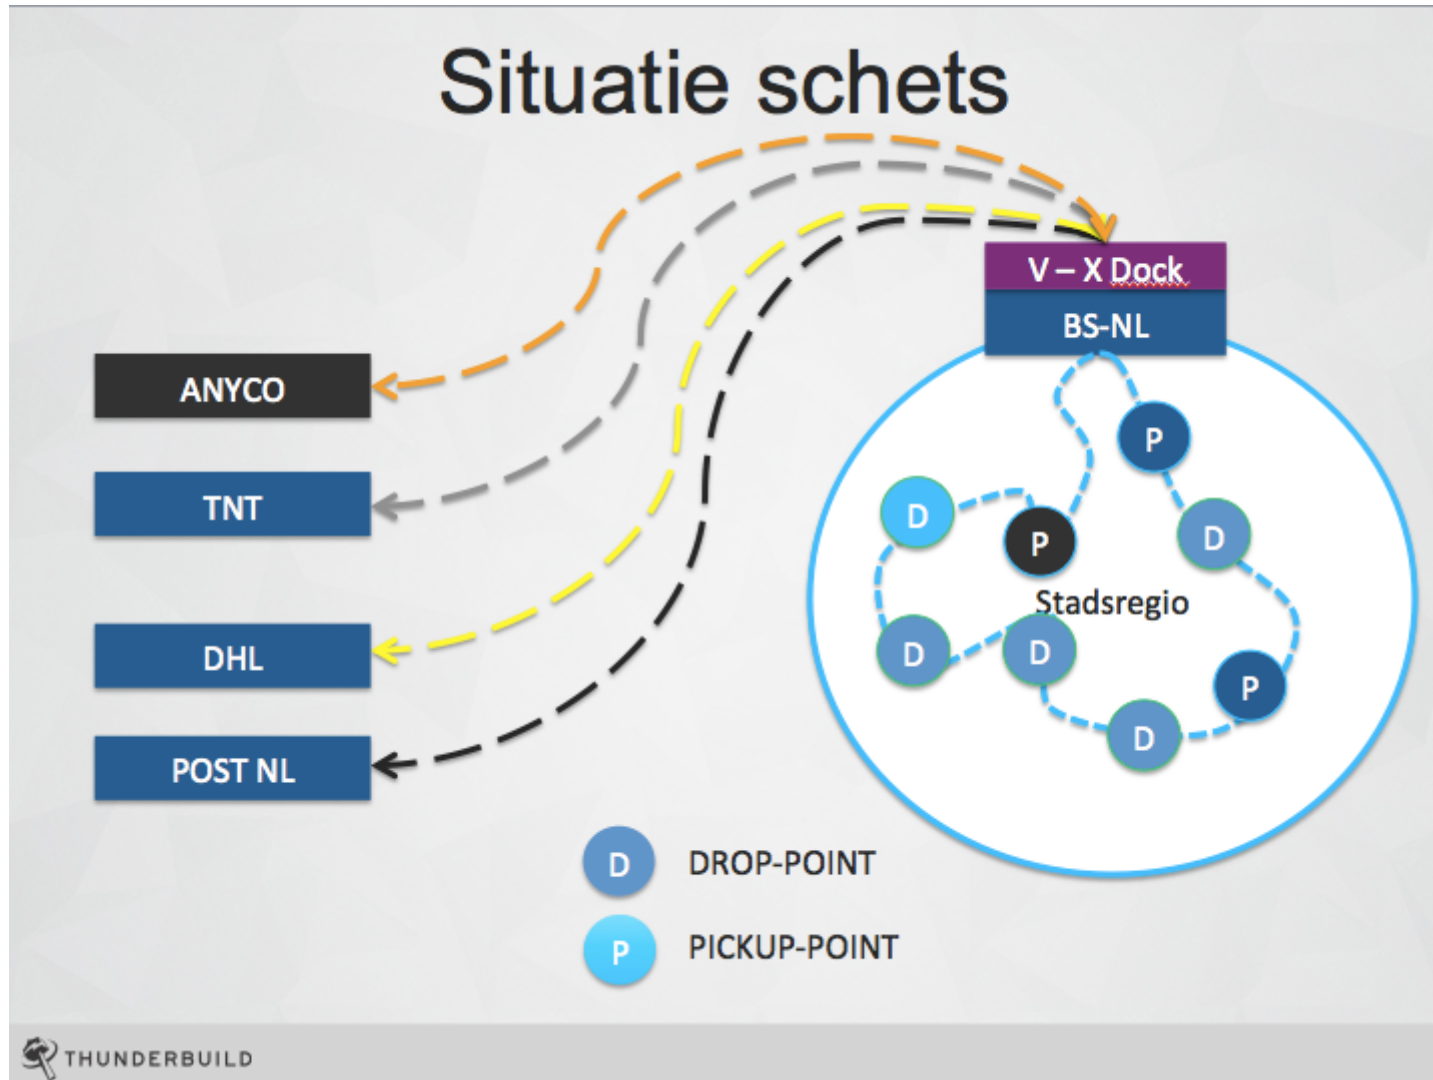

City logistics TripleX

Towards efficient and
zero emission Citylogistics

Birgit Hendriks, VREF 5-3-2015

TripleX

- X-docking of physical flows
- X-docking of financial flows
- X-docking of information flows

Physical X-dock

Biogas/electric loading

24/7

Trailer parking

Binnenstadservice Nijmegen

Binnenstadservice Maastricht

Financial X-dock

Virtual X-dock