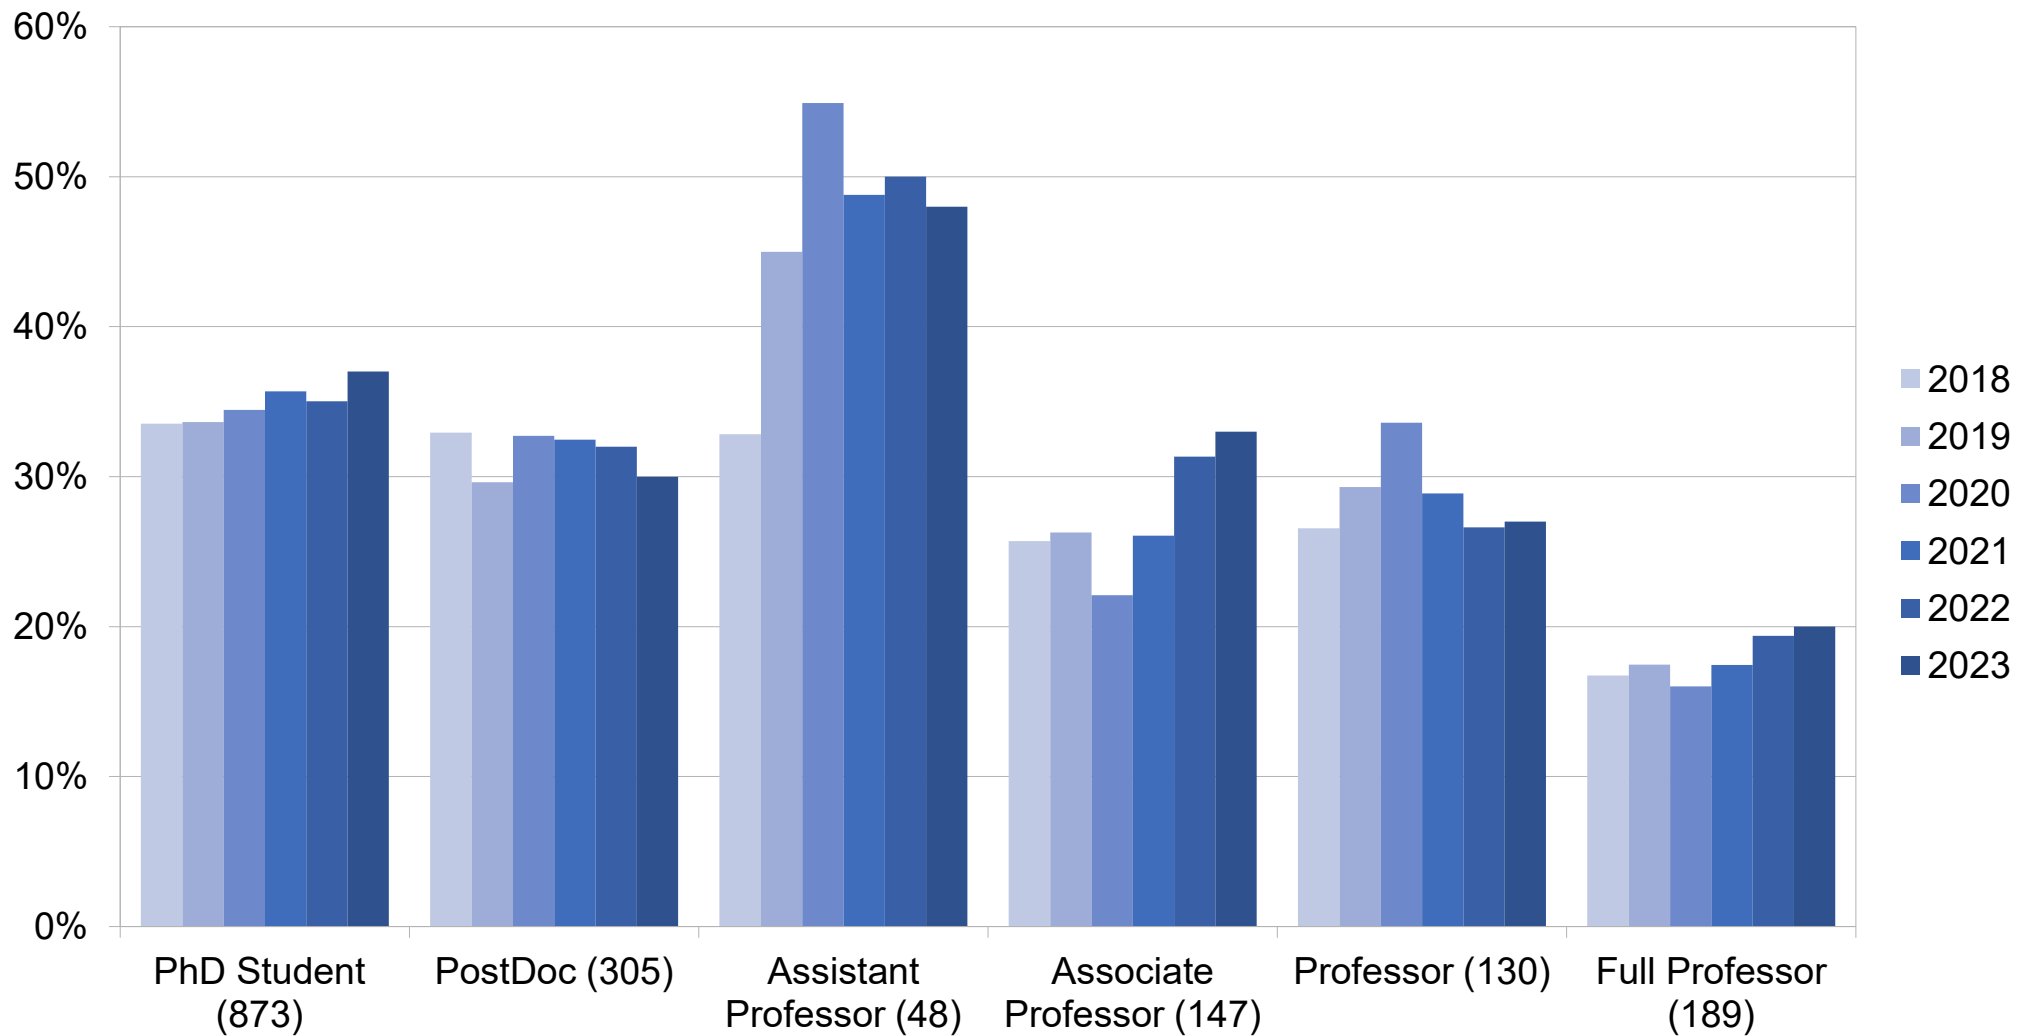

Female employed at Chalmers (by role)

Female employed at Chalmers (by role)

Role and no people by sept 2023. For 2023, data from sept, other years from december. Data from Qlickview, pensionage 67 years old