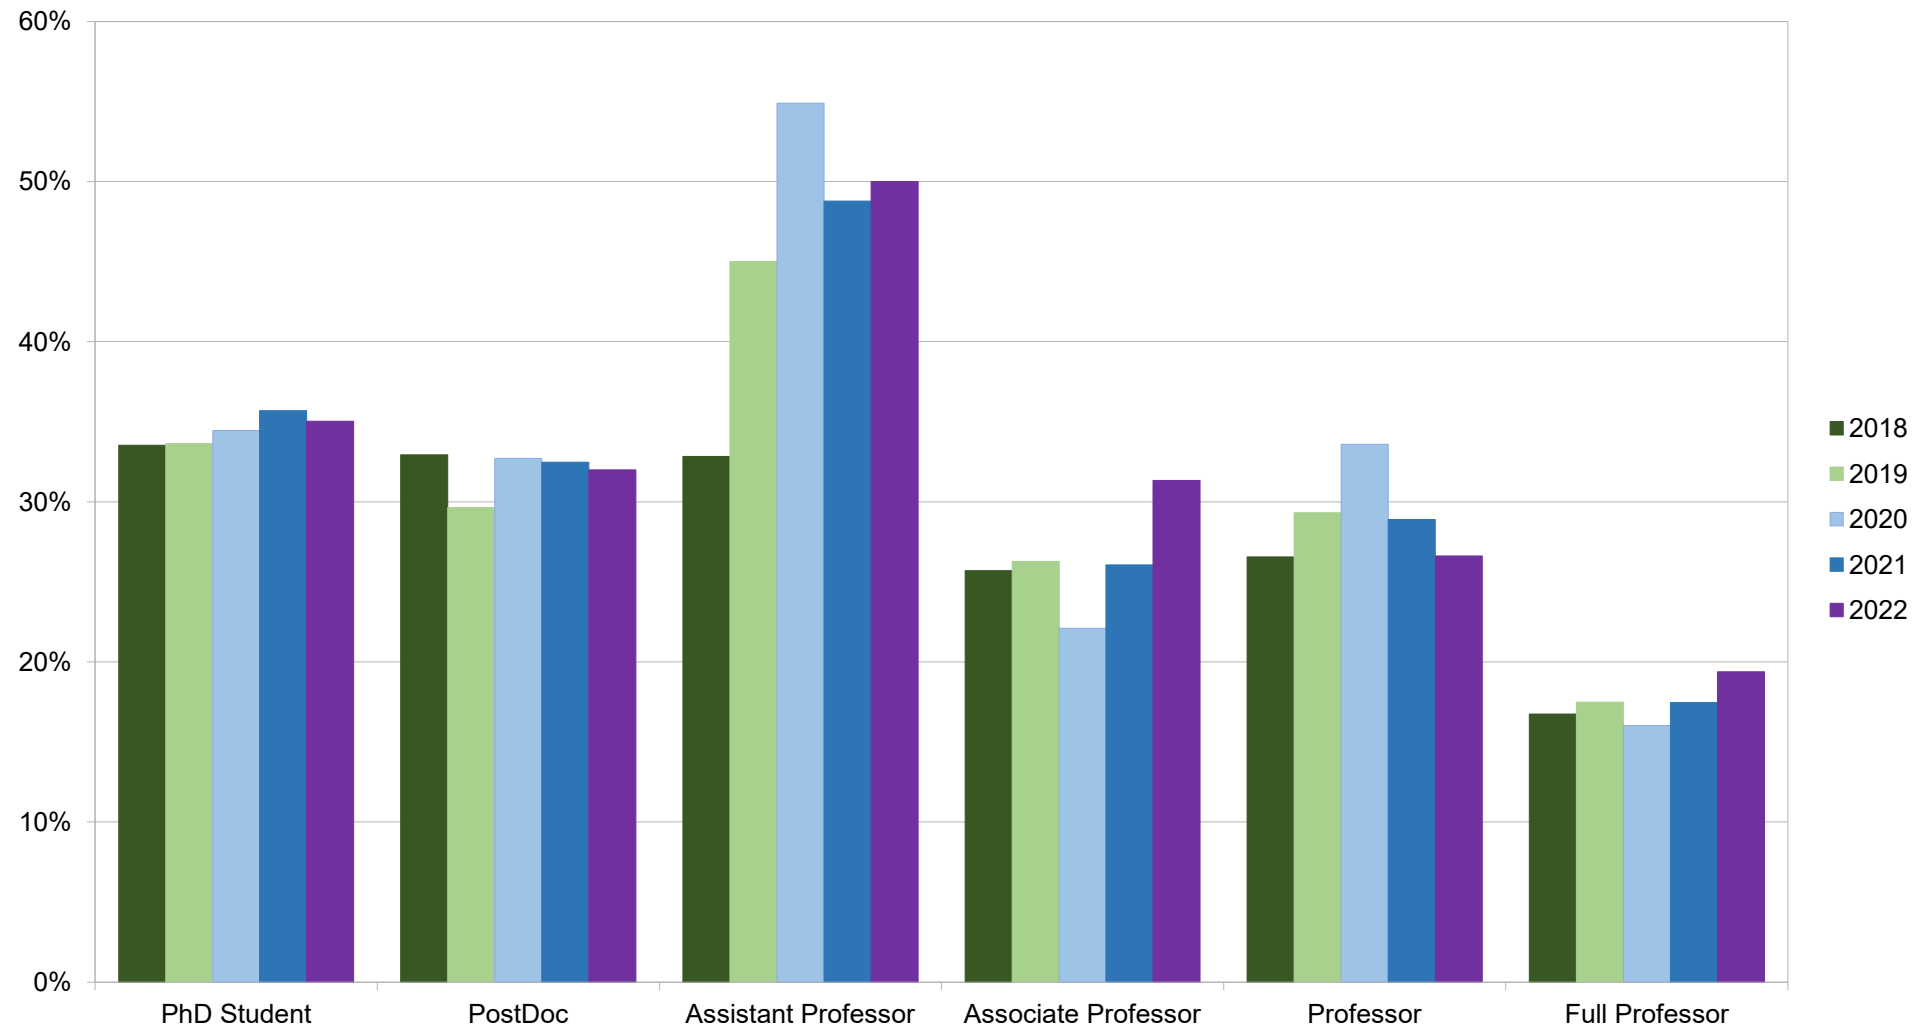

Female employed at Chalmers (by role)

Female employed at Chalmers (by role)

Role and no people by sept 2023. For 2023, data from sept, other years from december. Data from Qlickview, pensionage 67 years old