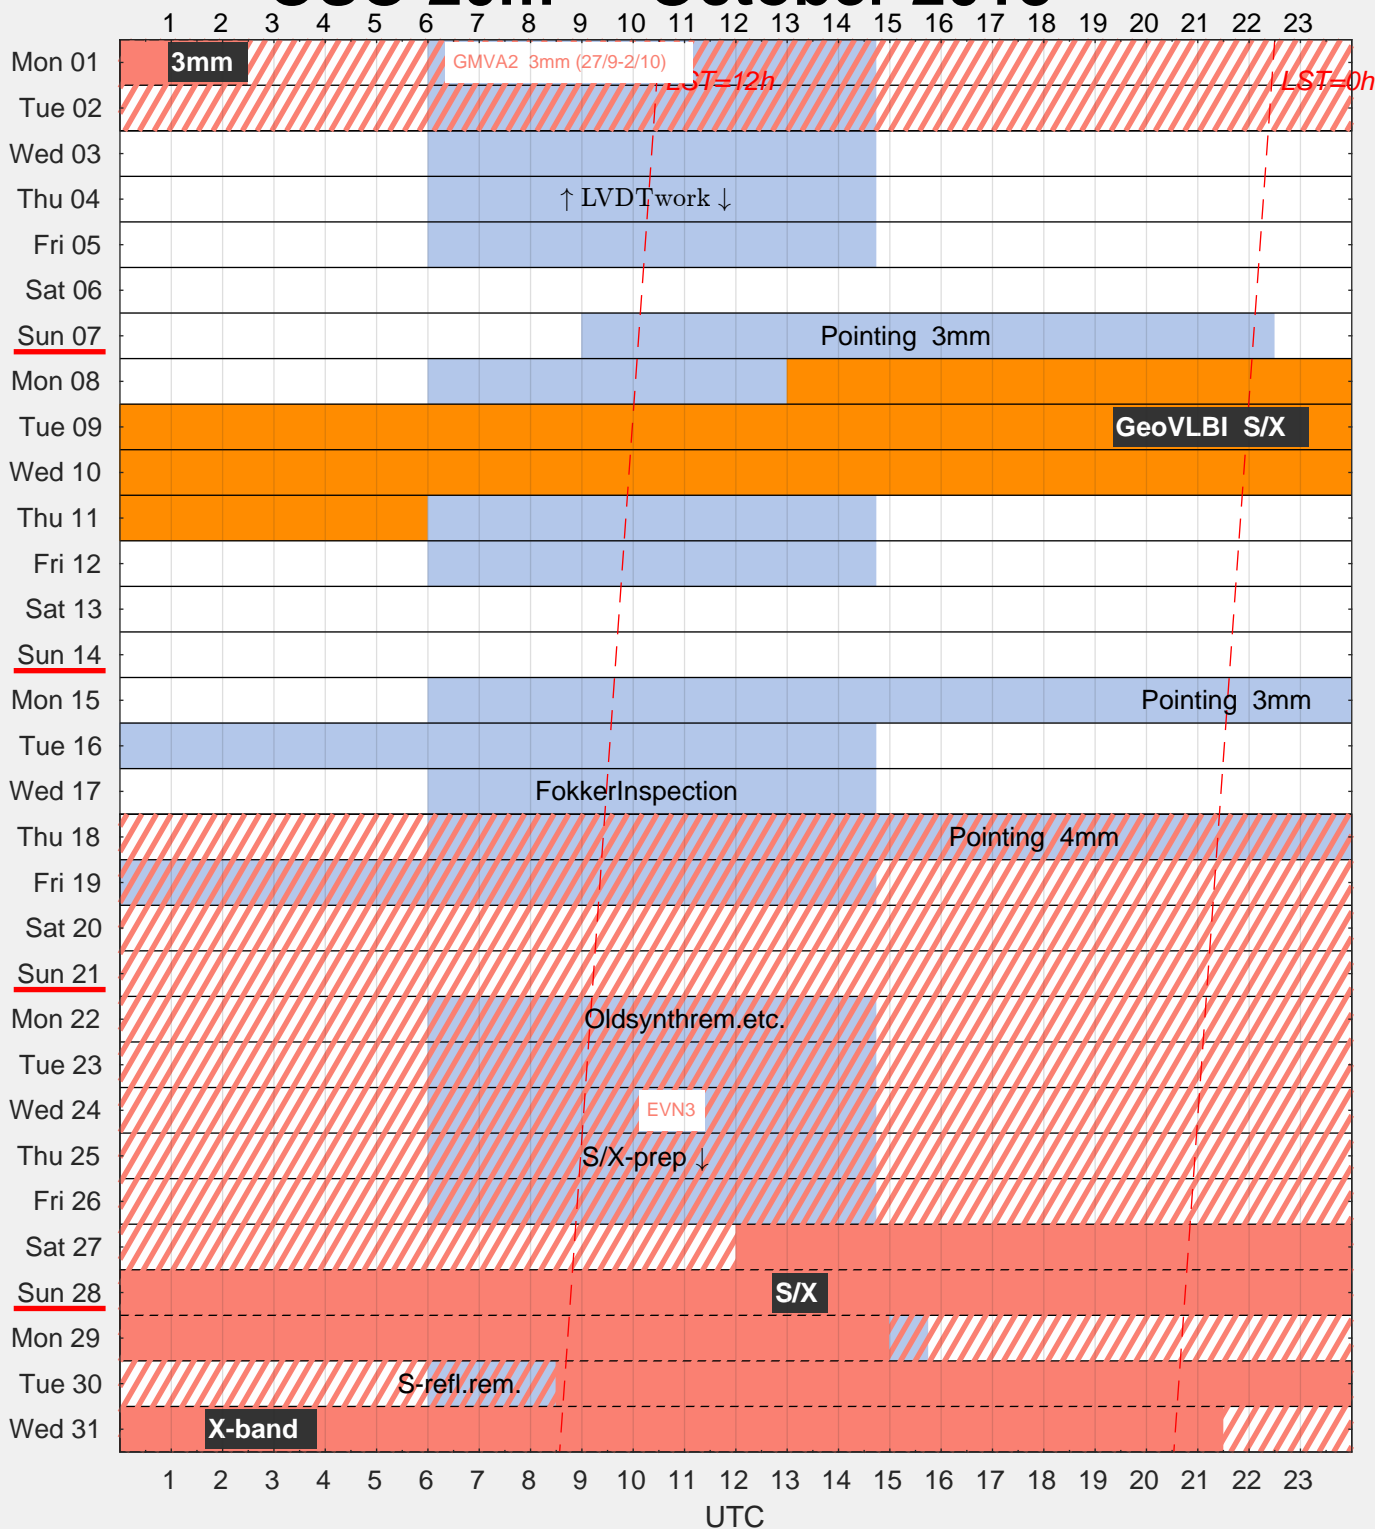

OSO 20m - October 2018

AOHO v1.0
Created 25-Oct-2018.

Light blue fields indicate time available for maintenance