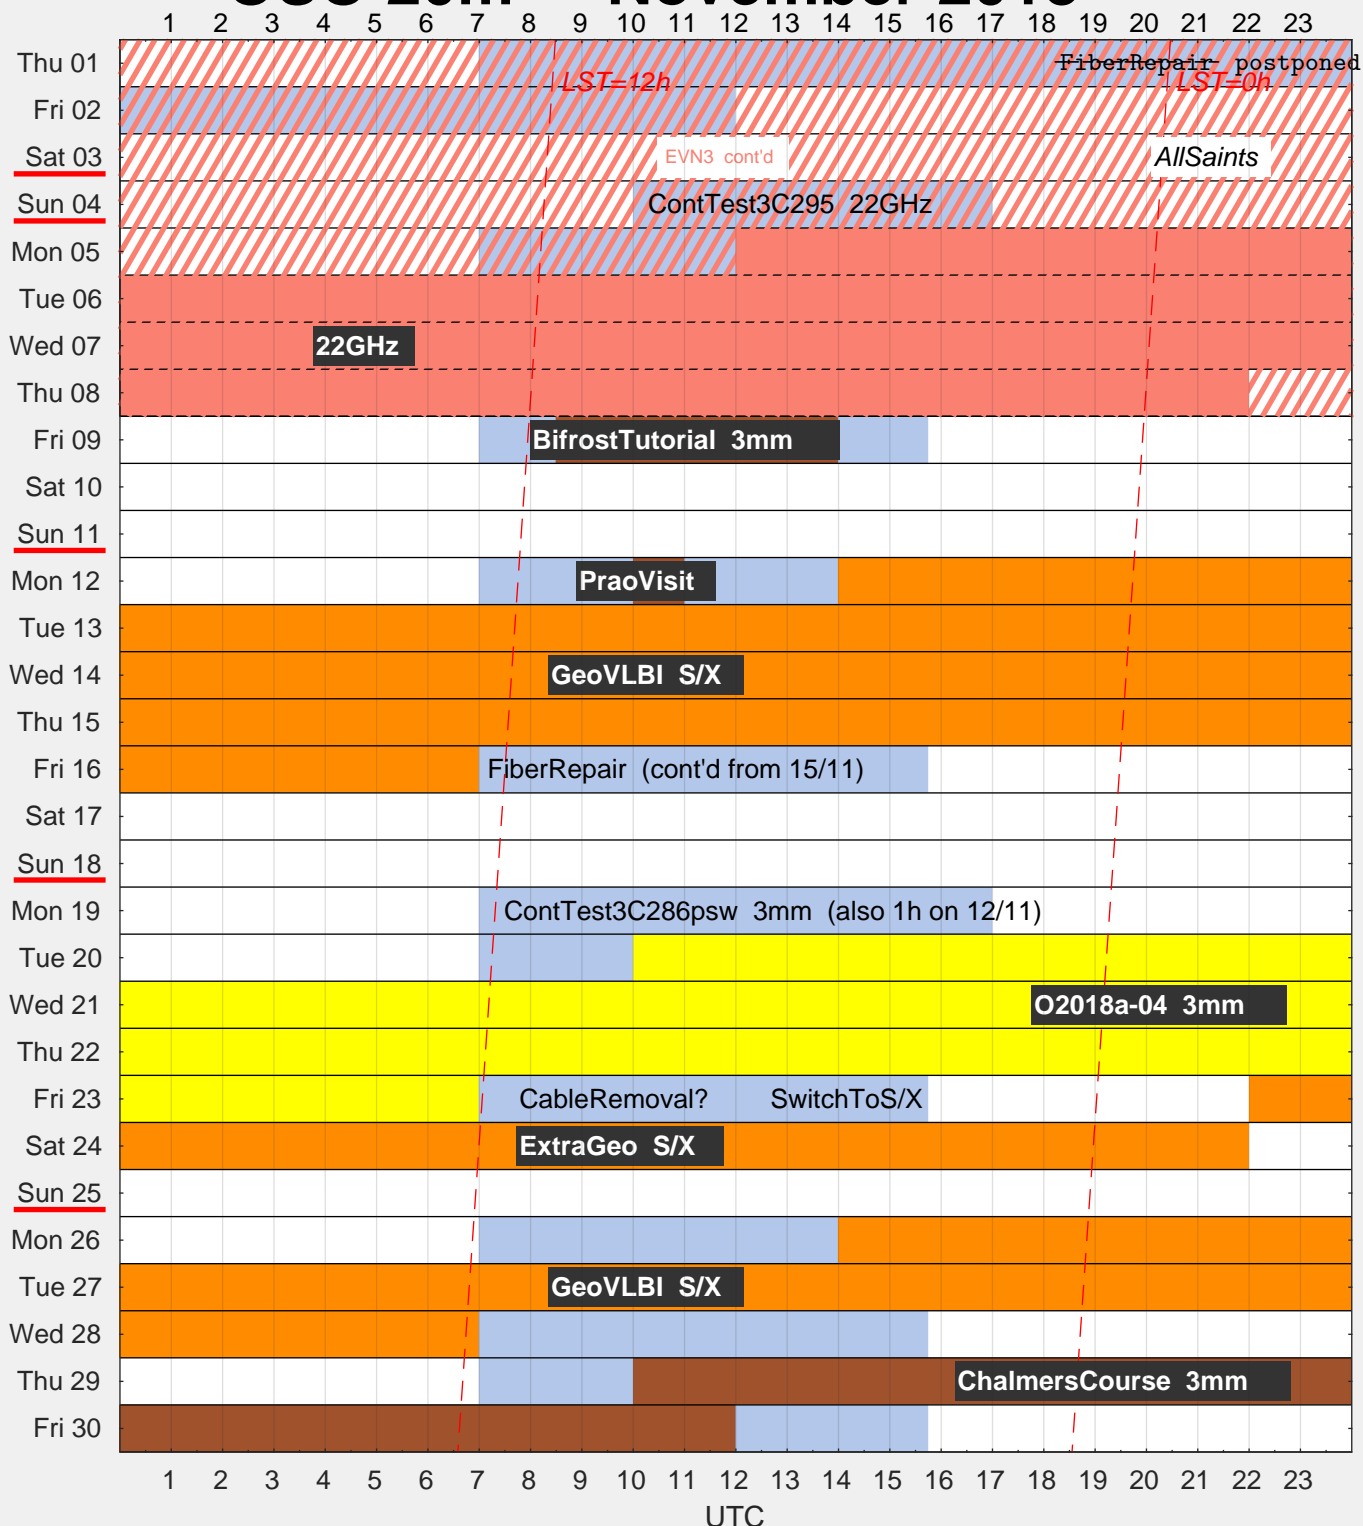

# OSO 20m - November 2018

AOHO v1.2  
Created 21-Nov-2018.

**O2018a-04** Calibrating a CO linewidth-SMBH mass relation (Smith et al.)

Light blue fields indicate time available for maintenance