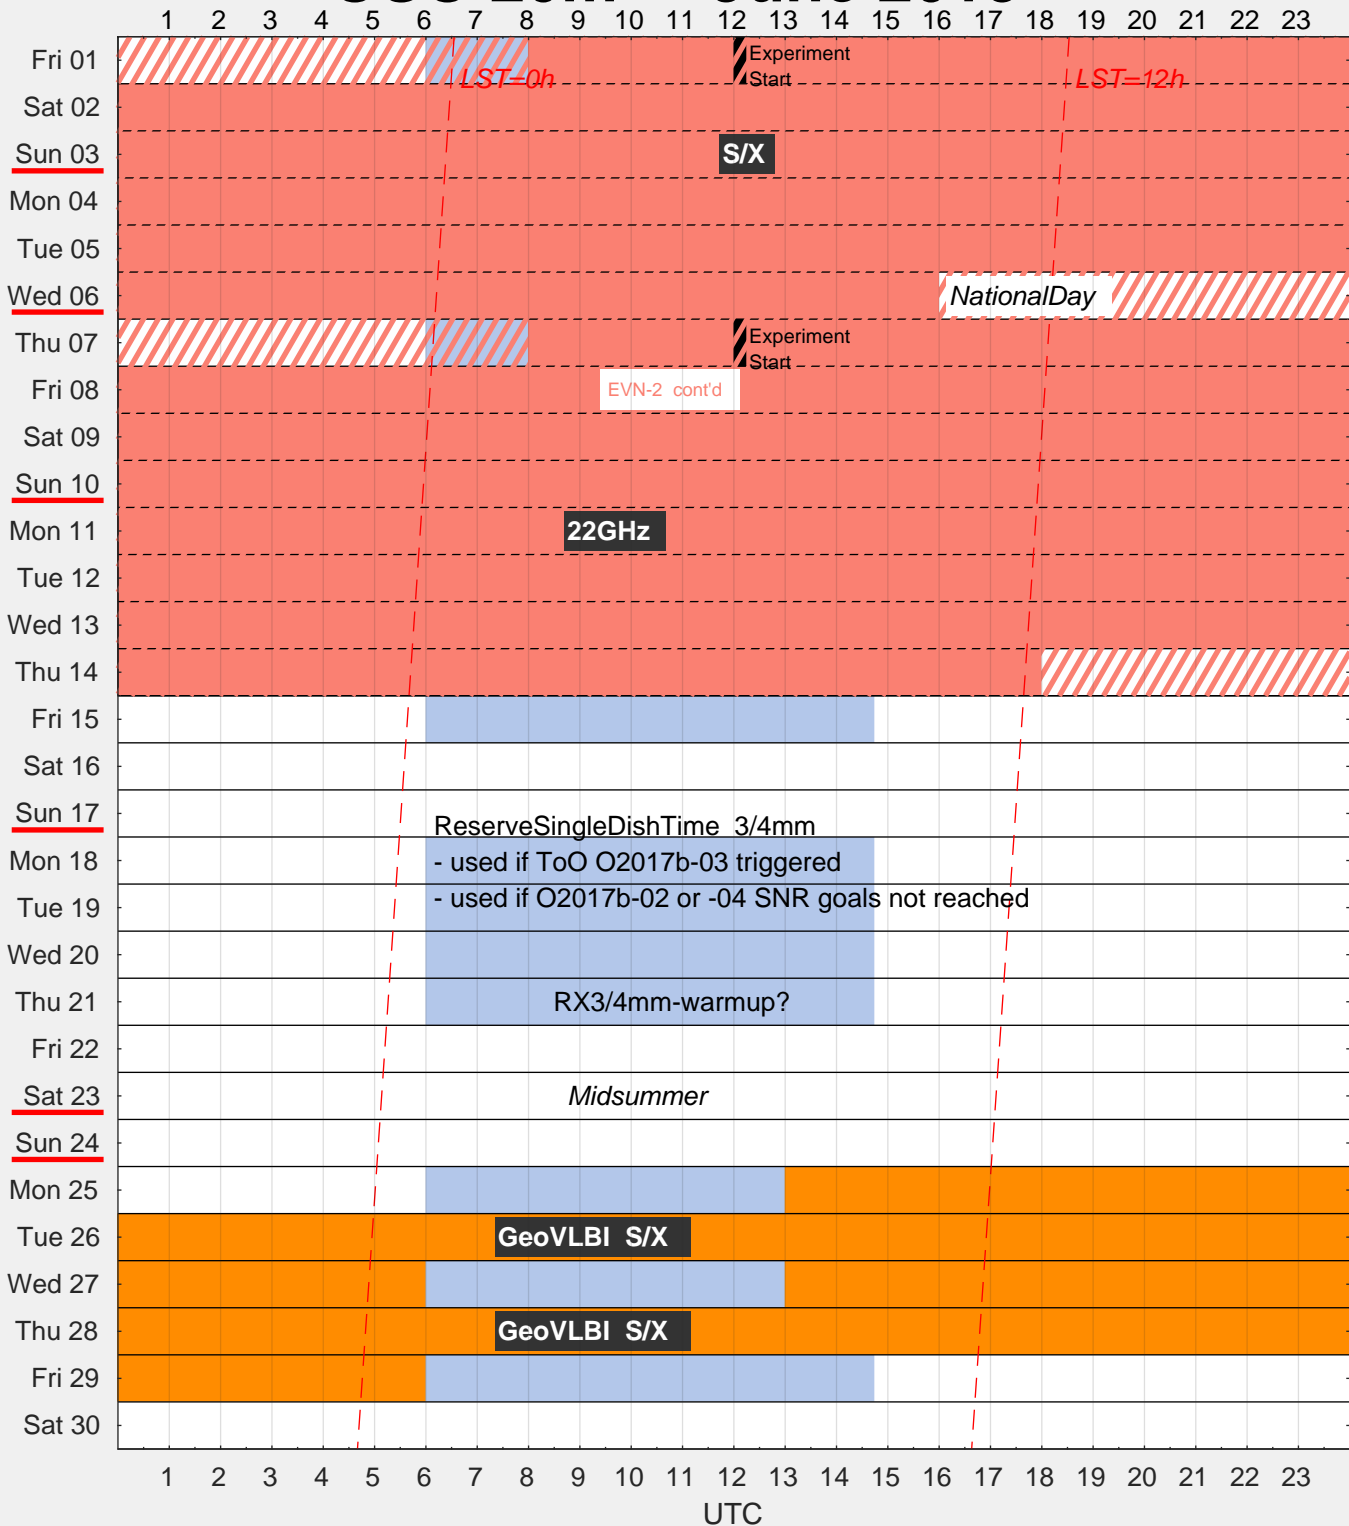

OSO 20m - June 2018

AOHO v1.2
Created 07-May-2018.

Light blue fields indicate time available for maintenance