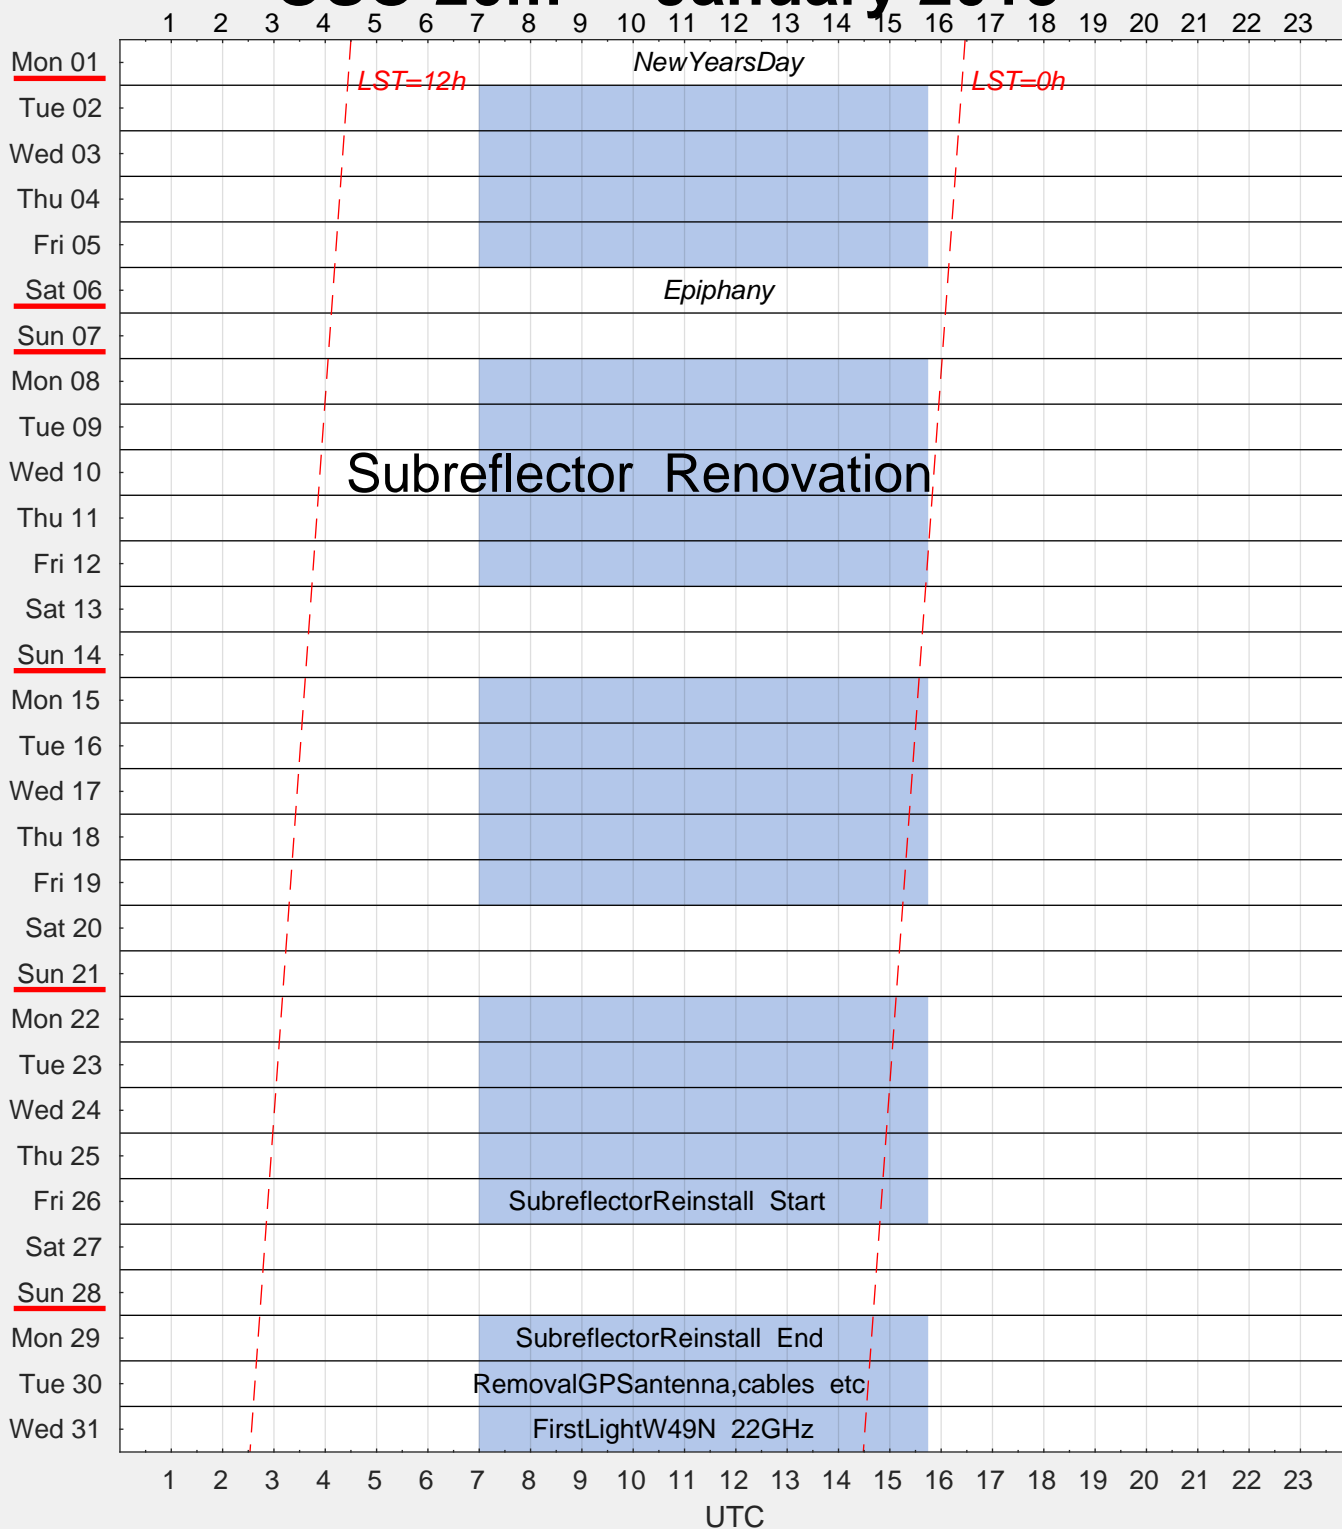

OSO 20m - January 2018

AOHO v1.1
Created 10-Apr-2018.

Light blue fields indicate time available for maintenance