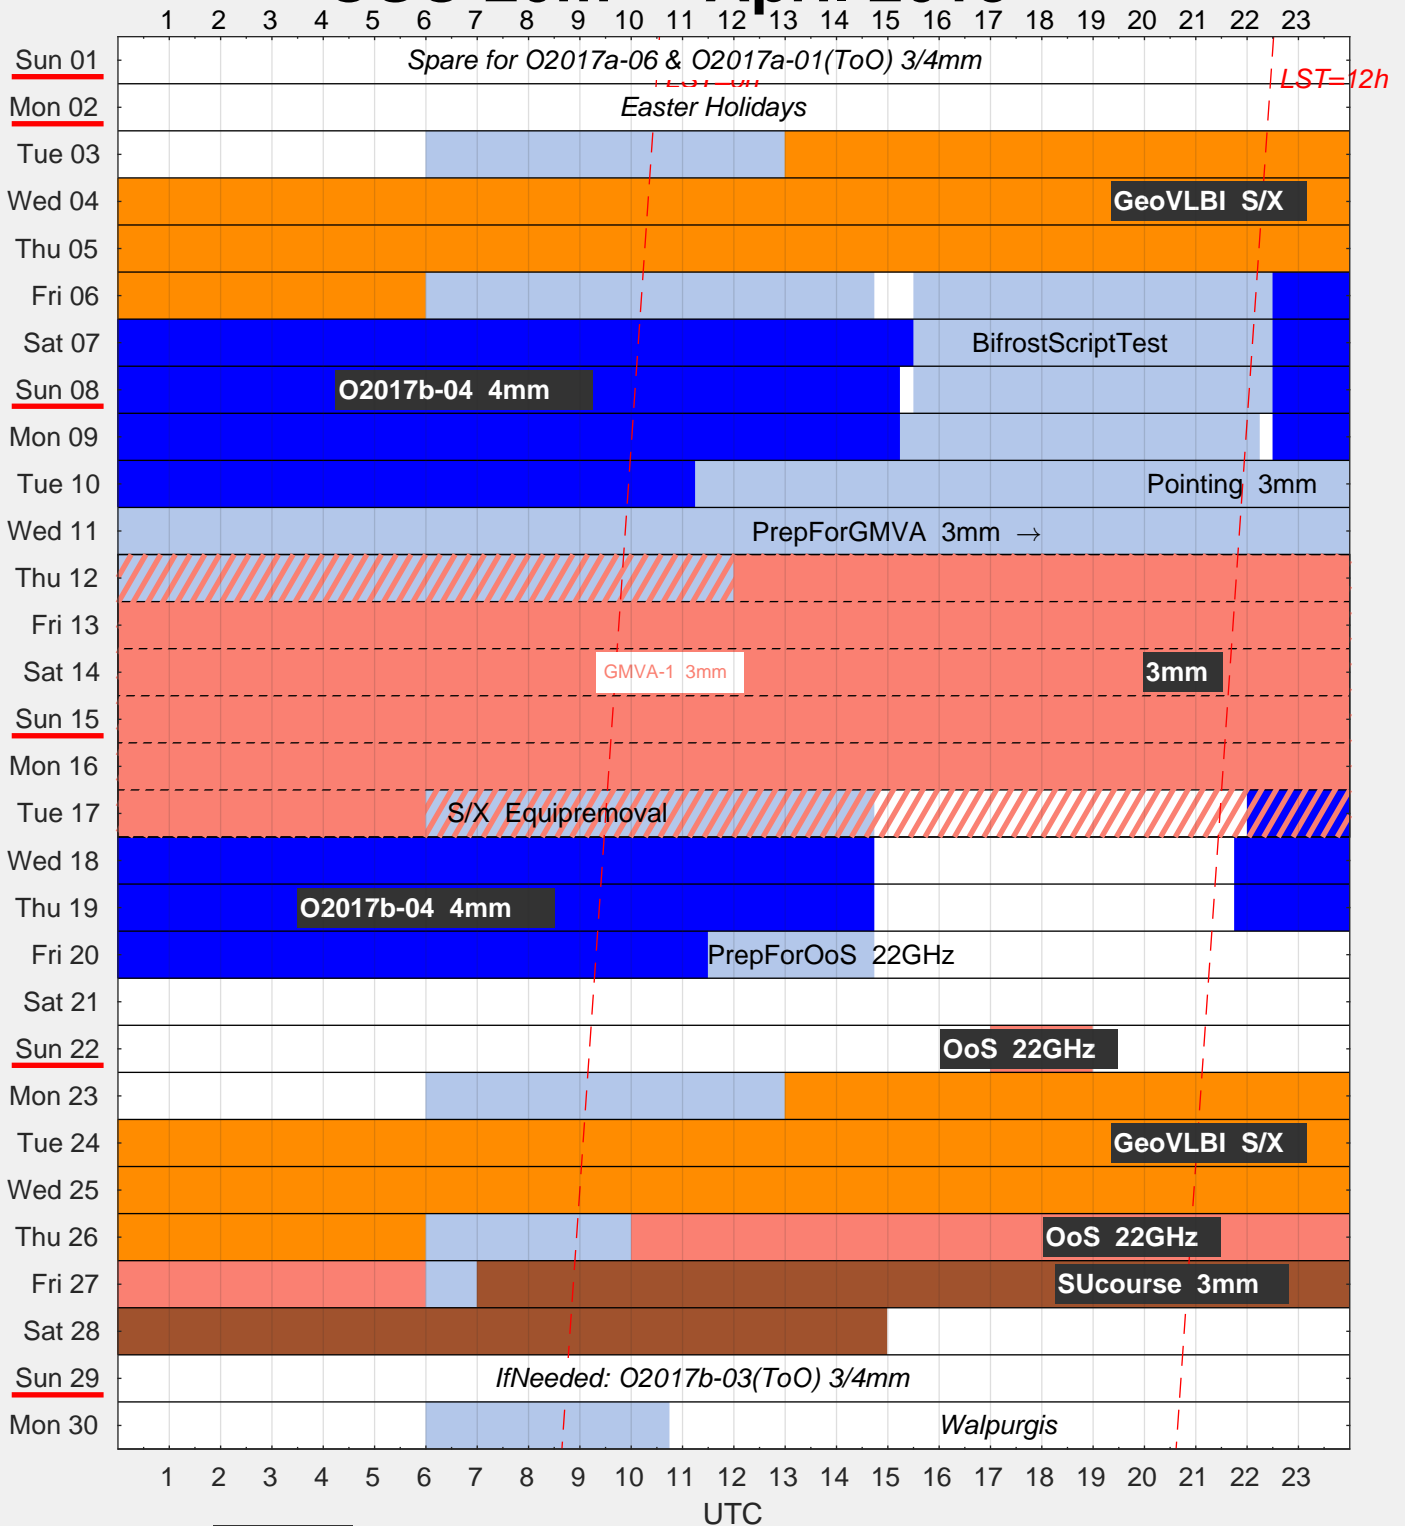

OSO 20m - April 2018

AOHO v1.2
Created 10-Apr-2018.

O2017b-04 Spectral scans of SF Regions in the 4-mm range (Kalenskii et al.)
Light blue fields indicate time available for maintenance