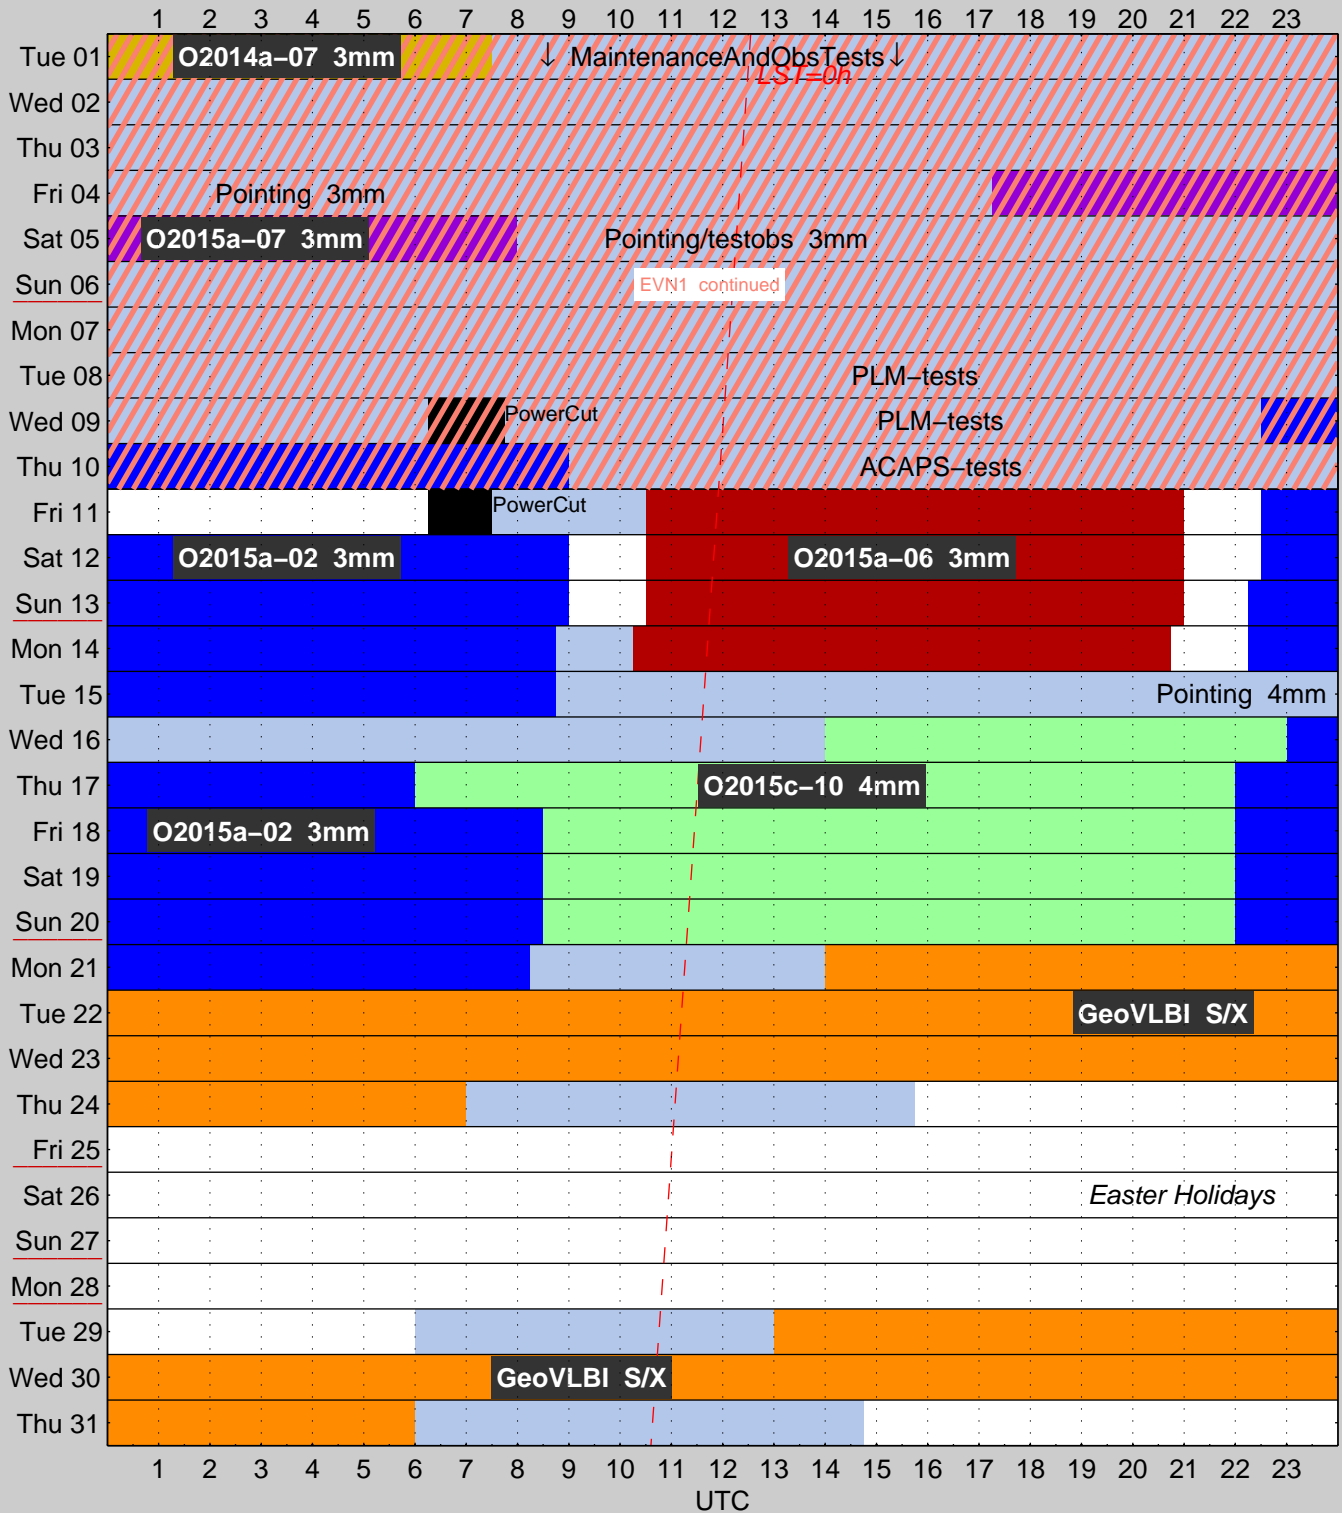

OSO 20m – March 2016

AOHO v1.5
Created 30-May-2016.

- O2015a-02 *Turbulence Diagnostics in MBM 40 (Magnani et al.)*
- O2015a-06 *C18O mapping of the L1551 IRS5 Outflow (Fridlund)*
- O2015c-10 *DCO+/DCN in the outer and inner galaxy (Hajigholi et al.)*
- O2015a-07 *HCN,HNC,HCO+ in NGC5195 (DDT) (Aalto et al.)*
- O2014a-07 *The ortho-para ratio of NH2D in galactic protostellar cores (Olberg et al.)*

Light blue fields indicate time available for maintenance