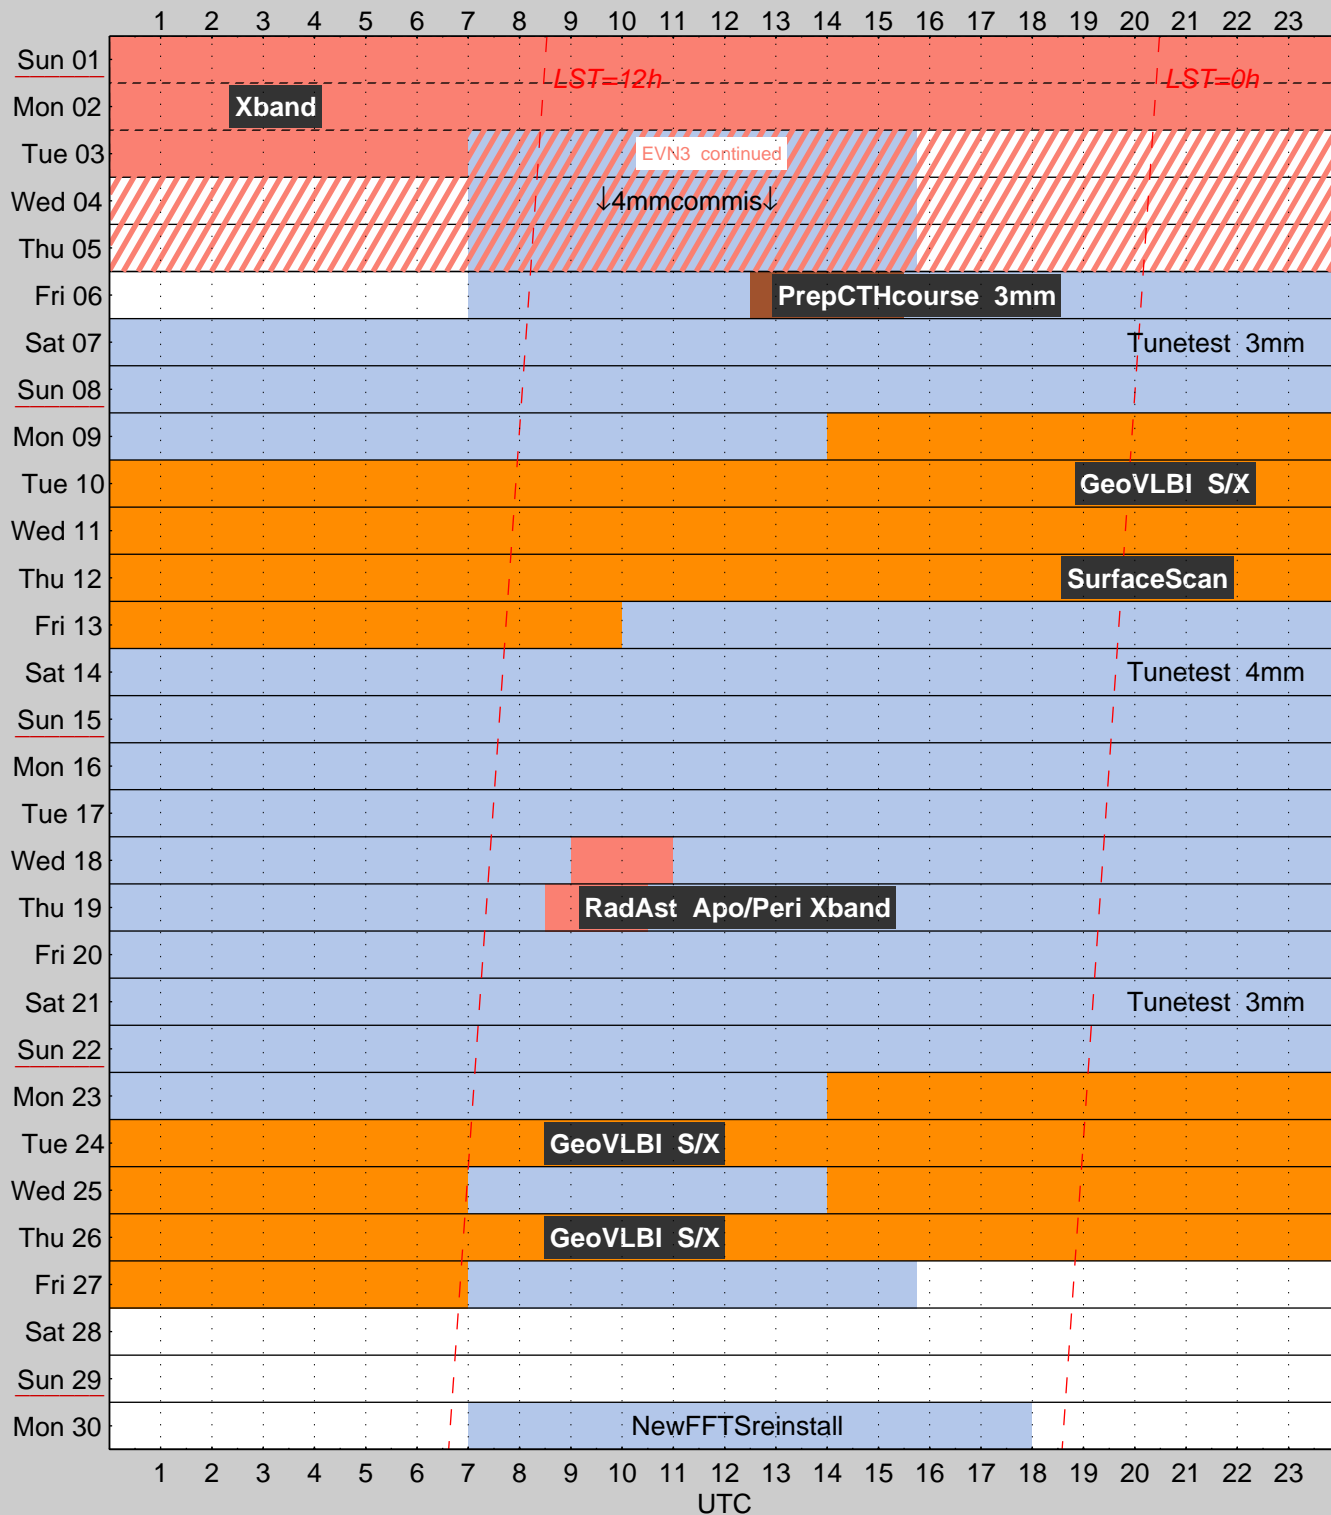

# OSO 20m – November 2015

AOHO v1.2  
Created 14-Dec-2015.

Light blue fields indicate time available for maintenance