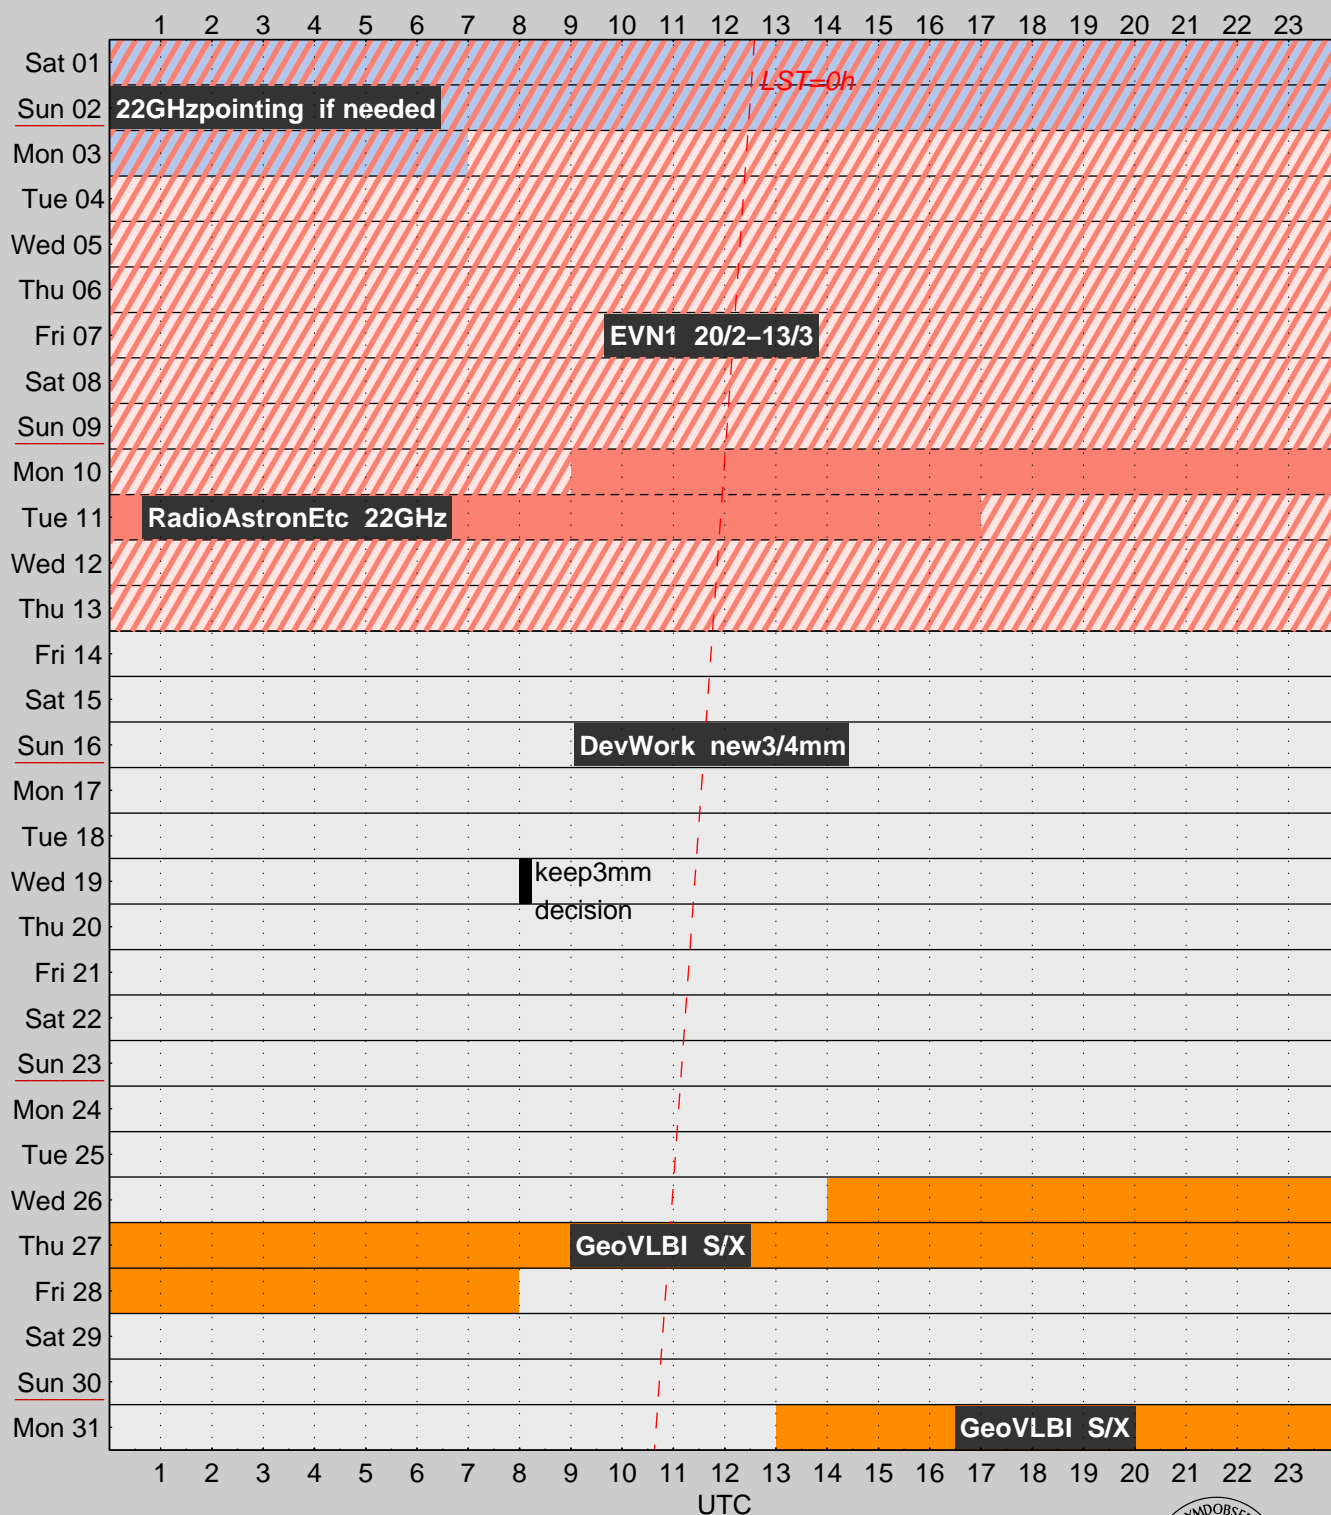

# OSO 20m – March 2014

AOHO v1.0  
Created 26-Feb-2014.

Light blue fields indicate time available for maintenance